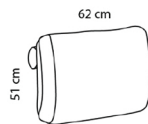

Combination 0211	Combination 0221	Combination 9011	Combination 9021
			
2,5 seater+corner+2,5 seater	3 seater+corner+3 seater	Open-end+2,5 seater	2,5 seater+Open-end

Combination 9031	Combination 9041	Combination 9211	Combination 9221
			
Open-end+3 seater	3 seater+Open-end	Open-end+2,5 seat.+Chaiselong	Chaiselong+2,5 seat.+Open-end

Additional cushions

Deco cushions

Large **100 0026**

Back cushion for 3-seater

100 0024

100 0025

Remember to choose legs!

The last 3 digits in the item no. determines the type of legs

Brushed metal	020
Black metal	040

SAVA COMBINATIONS

2½ Seater
Combination no. 2521

3 Seater
Combination no. 3221

2½ Seater with Chaiselong
Combination no. 0021

Mirrored combination no. 0011

3 Seater with Chaiselong
Combination no. 0041