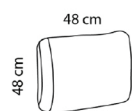

Combination 0211	Combination 0221	Combination 9011	Combination 9021
			
2,5 seater+corner+2,5 seater	3 seater+corner+3 seater	Open-end+2,5 seater	2,5 seater+Open-end

Combination 9031	Combination 9041	Combination 9211	Combination 9221
			
Open-end+3 seater	3 seater+Open-end	Open-end+2,5 seat.+Chaiselong	Chaiselong+2,5 seat.+Open-end

Additional cushions

Deco cushions

Large **100 0026**

Back cushion for 3-seater

100 0024

100 0025

Remember to choose legs!

The last 3 digits in the item no. determines the type of legs

Brushed metal	020
Black metal	040

SAVA COMBINATIONS

2½ Seater
Combination no. 2521

3 Seater
Combination no. 3221

2½ Seater with Chaiselong
Combination no. 0021

Mirrored combination no. 0011

3 Seater with Chaiselong
Combination no. 0041