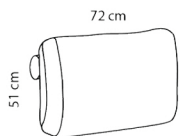

SAVA

Combination 3221	Combination 2521	Foot rest 1760	Combination 0011
3-seater	2½-seater	Foot rest	Chaiselong+2,5 seater

Combination 0021	Combination 0031	Combination 0041
2,5 seater+chaiselong	Chaiselong+3 seater	3 seater+chaiselong

Combination 0211	Combination 0221	Combination 9011	Combination 9021
2,5 seater+corner+2,5 seater	3 seater+corner+3 seater	Open-end+2,5 seater	2,5 seater+Open-end

Combination 9031	Combination 9041	Combination 9211	Combination 9221
Open-end+3 seater	3 seater+Open-end	Open-end+2,5 seat.+Chaiselong	Chaiselong+2,5 seat.+Open-end

Additional cushions

Deco cushions

Large **100 0026**

Back cushion for 3-seater

100 0024