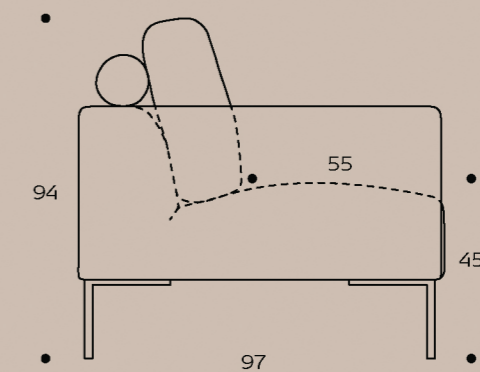

### How to design

1. Choose design 154
2. Choose combination
3. Choose fabric
4. Choose legs

### Legs

Brushed Metal 020  
H: 21 cm

Black Metal 040  
H: 21 cm

### Dimensions