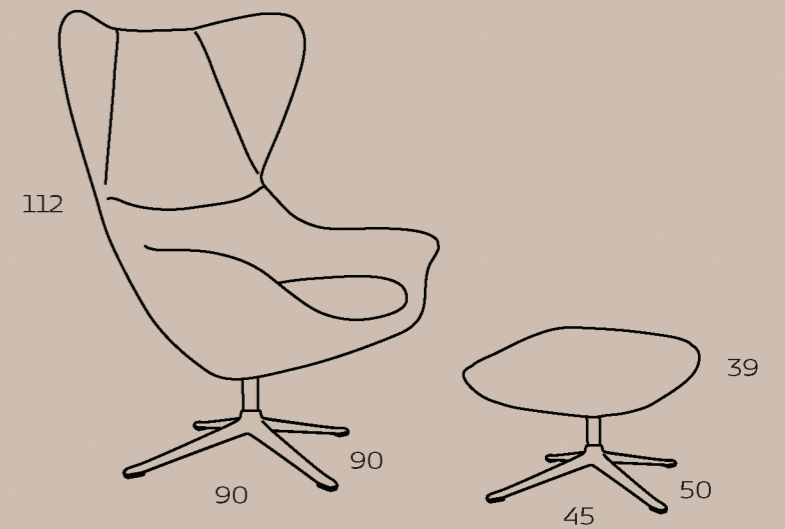

FLEXLUX

Embrace your Space

Stilo chair

Specifications of Stilo

Stilo is a new classic comfortable design chair. The chair has pleasant armrests, good lumbar support, built-in neckrest and good proportions which gives it a great comfort. Unique and characteristic design makes Stilo a truly daily living icon.

Design elements

2 Combinations
Available in fabric and leather

How to design

1. Choose design 100 3500
2. Choose fabric or leather
3. Choose legs

Dimensions

Picture on frontpage: Stilo 1003500 + footrest 1003550, Taranto 1212 Charcoal Grey, Black base 060.