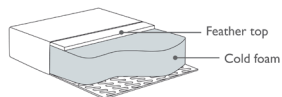

FOAM FIRM (COMFORT C1)

Seat

The inner core is cold foam covered with fibre padding.

Back

The inner core is cold foam covered with fibre padding.

FOAM SOFT (COMFORT EU)

Seat

Cold foam covered with fibre padding.

Back

Siliconized ball fibre.

FEATHER SOFT (COMFORT C2)

Seat

Cold foam with a feather top.

Back

Feather and ball fibre mix.

Upholstery

Leg options