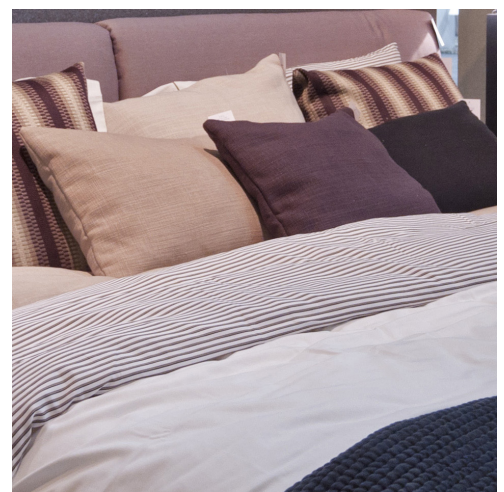

Noche Bed LC

Product information