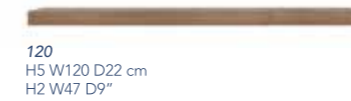

90
H5 W90 D22 cm
H2 W35 D9"