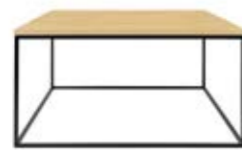

HIGH
H168 W60 D23 cm
H66 W24 D9"

LOW
H75 W120 D23 cm
H30 W47 D9"

WA - walnut . PW - pure white . PB - pure black . PLY - plywood (edges)

COFFEE AND SIDE TABLES

GLEAM

120
H40 W120 D75 cm
H16 W47 D30"

75
H40 W75 D75 cm
H16 W30 D30"