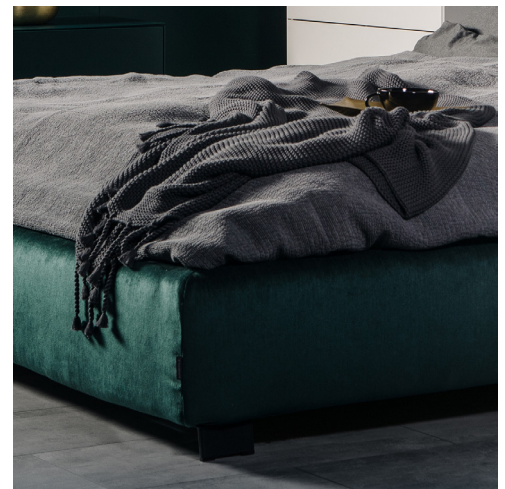

Tiramisu Bed

Product information

furninova

Tiramisu Bed

Sizes*

| | | |
|---------------|---|---|
| Bed 180x200 |  | Width • Depth • Height 221x200x119 M³ 0.43 |
| Bed 160x200 |  | Width • Depth • Height 221x180x119 M³ 0.41 |
| Bed 140x200 |  | Width • Depth • Height 221x160x119 M³ 0.38 |
| Headboard 180 |  | Width • Depth • Height 200x9x112 M³ 0.25 |
| Headboard 160 |  | Width • Depth • Height 180x9x112 M³ 0.23 |
| Headboard 140 |  | Width • Depth • Height 160x9x112 M³ 0.20 |

FOAM FIRM (COMFORT CI)

Seat

The inner core is cold foam covered with fibre padding.

Back

The inner core is cold foam covered with fibre padding.

Upholstery

Fabric

Fixed cover

Leg options

White

Untreated

Natural

Oak imi. Dab

Walnut

Colonial

Black

Oak

Grey oak

Soap white oak

Metal Black