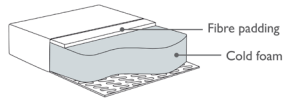

Tiramisu Bed

Product information

furninova

Tiramisu Bed

Sizes*

| | | |
|---------------|---|---|
| Bed 180x200 |  | Width • Depth • Height 221x200x119 M³ 0.43 |
| Bed 160x200 |  | Width • Depth • Height 221x180x119 M³ 0.41 |
| Bed 140x200 |  | Width • Depth • Height 221x160x119 M³ 0.38 |
| Headboard 180 |  | Width • Depth • Height 200x9x112 M³ 0.25 |
| Headboard 160 |  | Width • Depth • Height 180x9x112 M³ 0.23 |
| Headboard 140 |  | Width • Depth • Height 160x9x112 M³ 0.20 |

FOAM FIRM (COMFORT CI)

Seat

The inner core is cold foam covered with fibre padding.

Back

The inner core is cold foam covered with fibre padding.

Upholstery

Fabric

Fixed cover