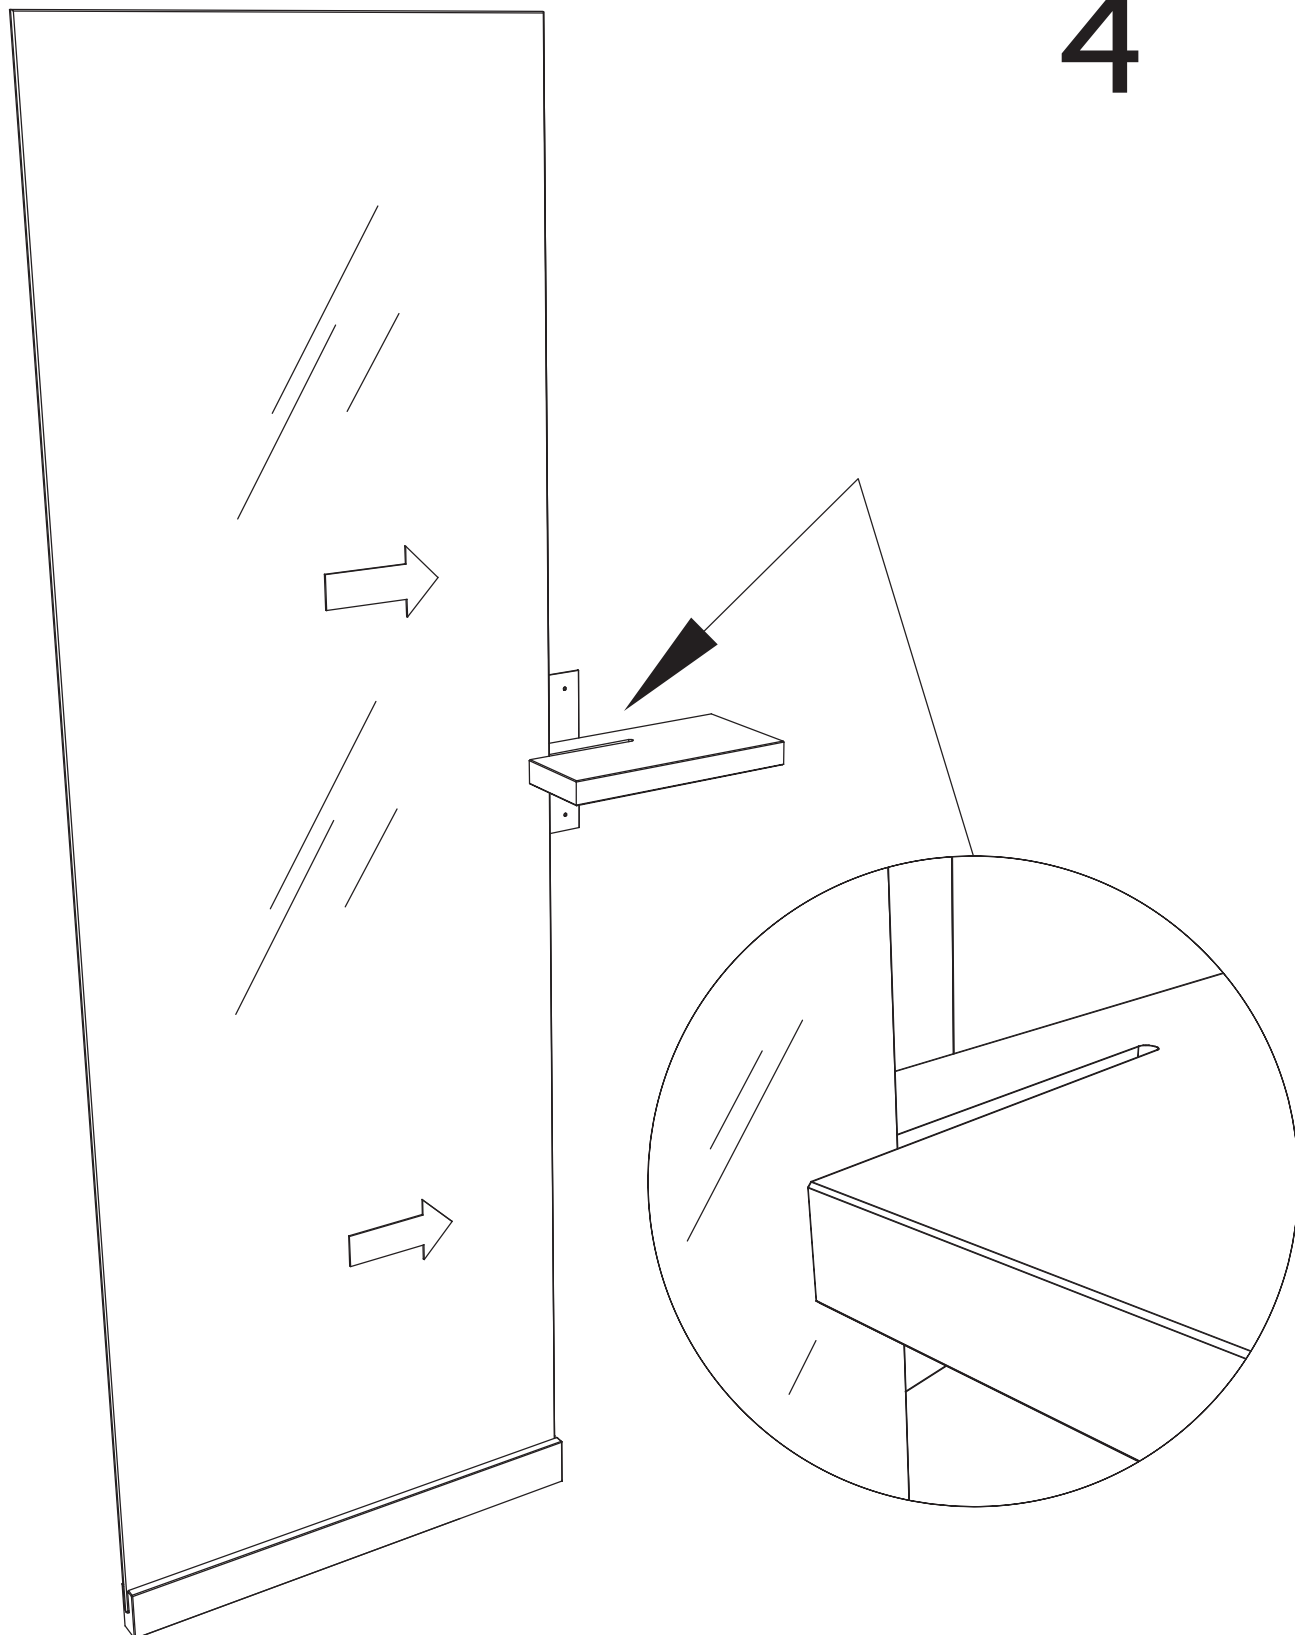

4

Bolia.com

NEW SCANDINAVIAN DESIGN