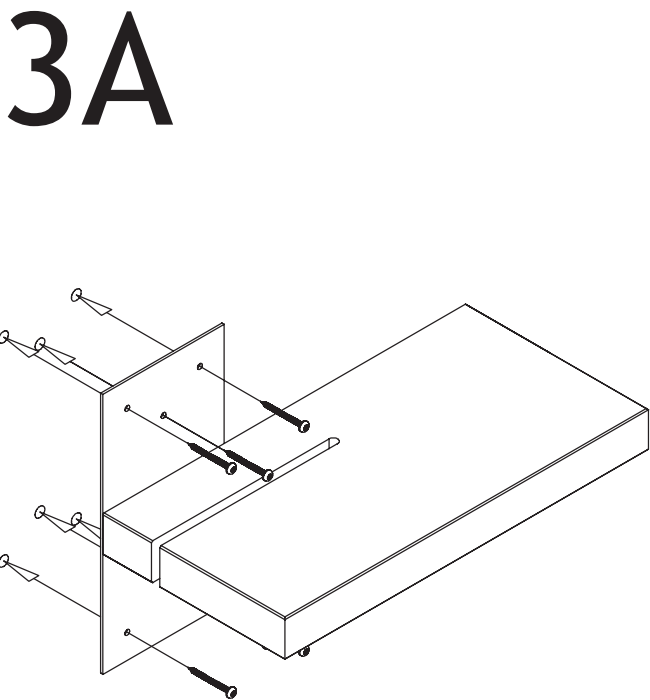

Shift

Bolia.com

NEW SCANDINAVIAN DESIGN

①	1	1830 x 600 x 30 mm	
②	1	300 x 150 x 30 mm	
③	1	200 x 100 x 3 mm	

Remember to use wall fixture suitable for your specific type of wall.

Remember to use wall fixture suitable for your specific type of wall.