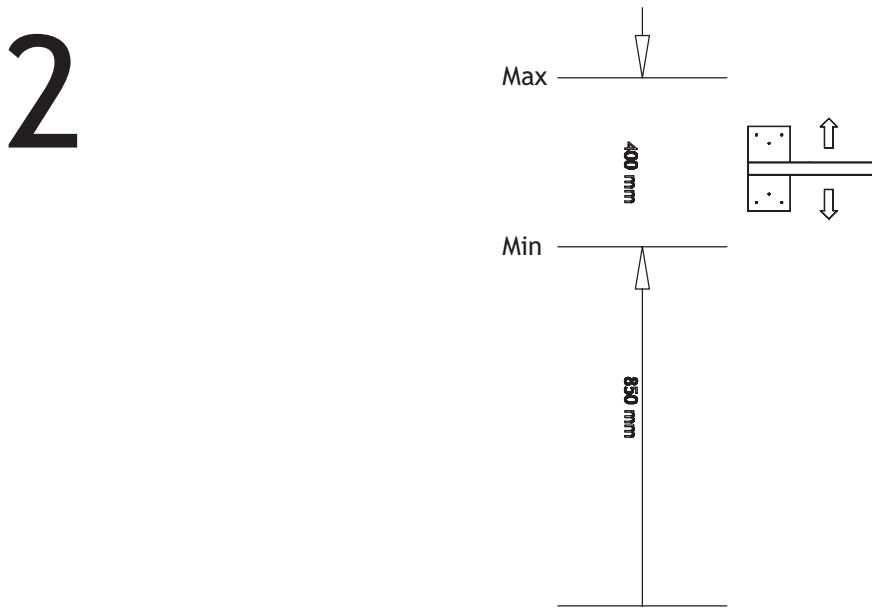

Shift

Bolia.com

NEW SCANDINAVIAN DESIGN

①	1	1830 x 600 x 30 mm	
②	1	300 x 150 x 30 mm	
③	1	200 x 100 x 3 mm	

Remember to use wall fixture suitable for your specific type of wall.

Remember to use wall fixture suitable for your specific type of wall.