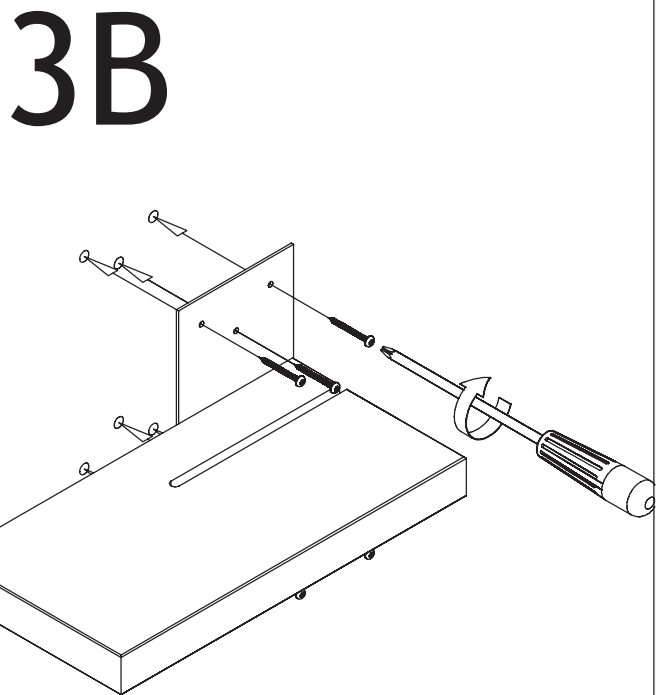

Shift

Bolia.com

NEW SCANDINAVIAN DESIGN

①	1	1830 x 600 x 30 mm	
②	1	300 x 150 x 30 mm	
③	1	200 x 100 x 3 mm	

Remember to use wall fixture suitable for your specific type of wall.

Remember to use wall fixture suitable for your specific type of wall.