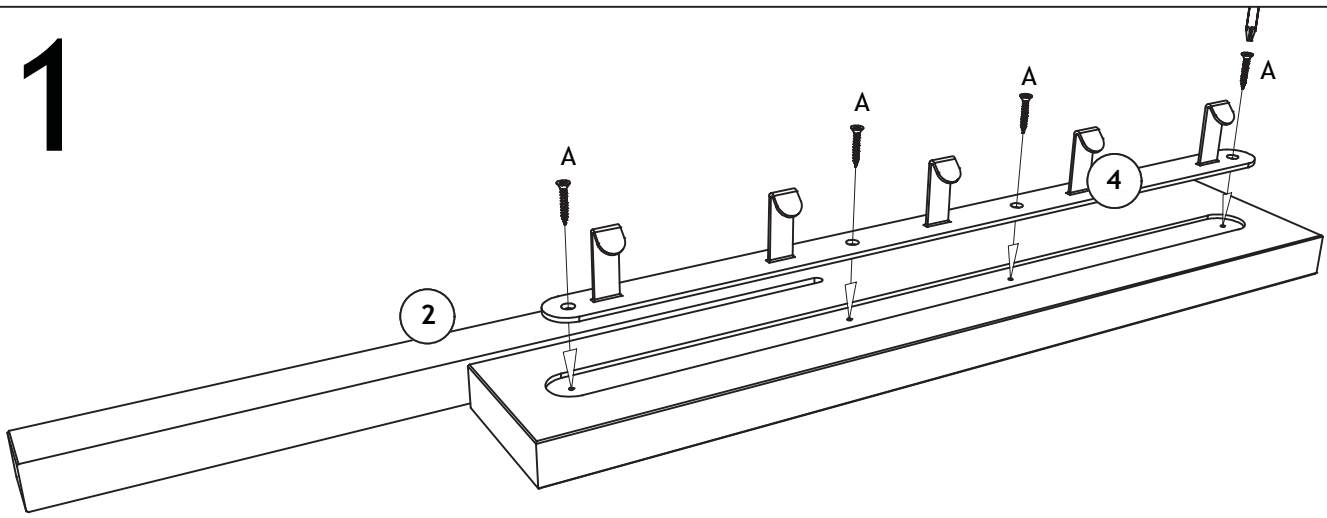

1

2

3

Remember to use wall fixture suitable for your specific type of wall.