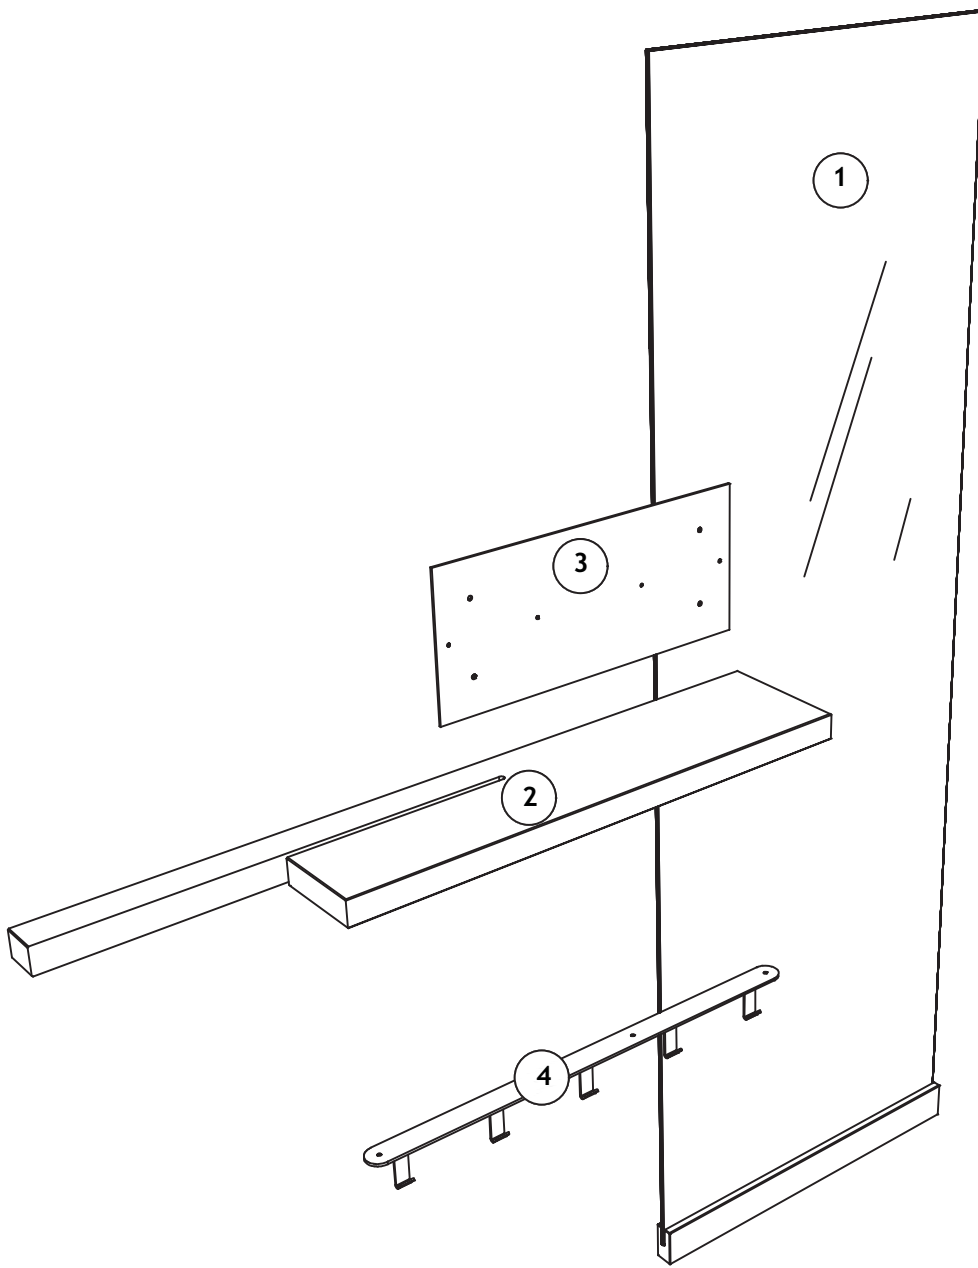

# 3

**Remember to use wall fixture suitable for your specific type of wall.**

4

**Bolia.com**  
new scandinavian design

# Shift

**Bolia.com**  
new scandinavian design

①	1	1830 x 600 x 30 mm			
②	1	850 x 150 x 30 mm			
③	1	450 x 200 x 3 mm			
④	1	542 x 48 x 30 mm			