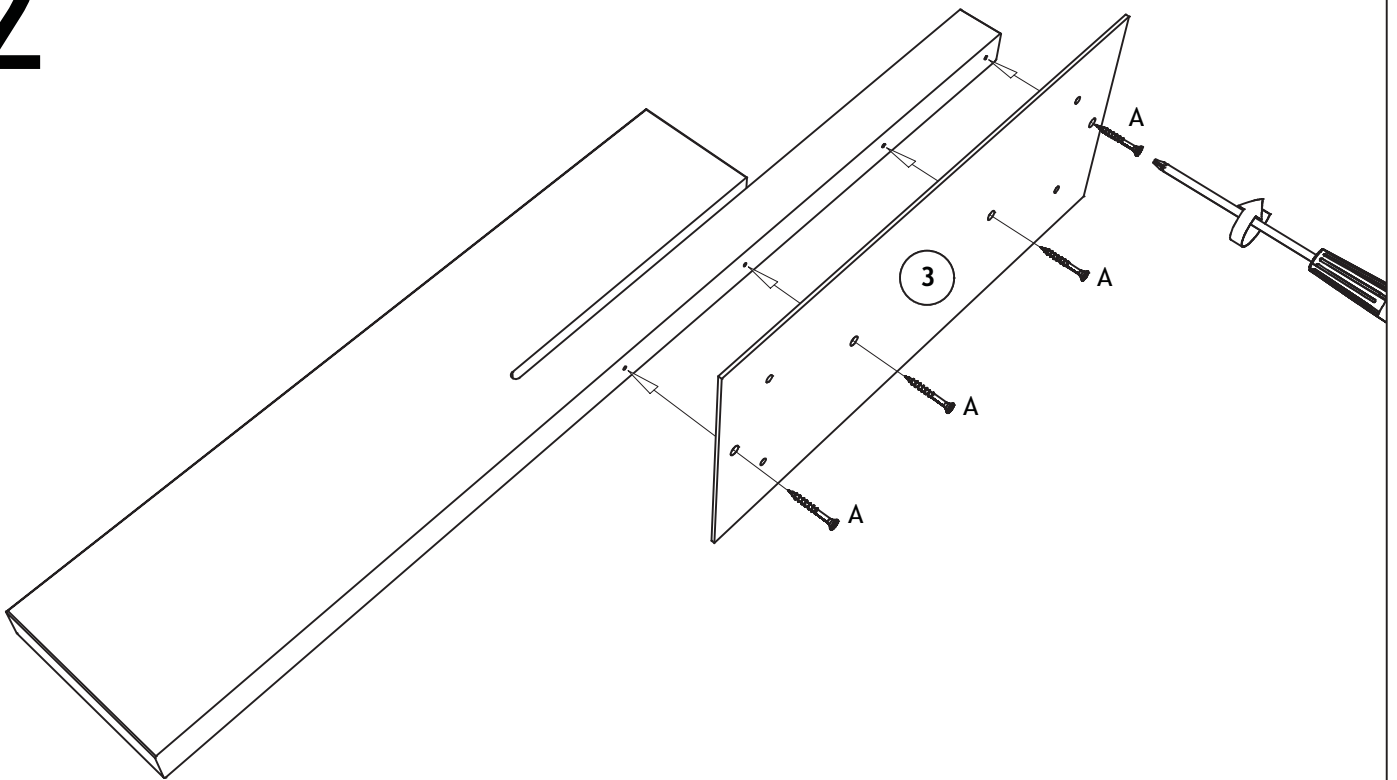

1

2

3

Remember to use wall fixture suitable for your specific type of wall.