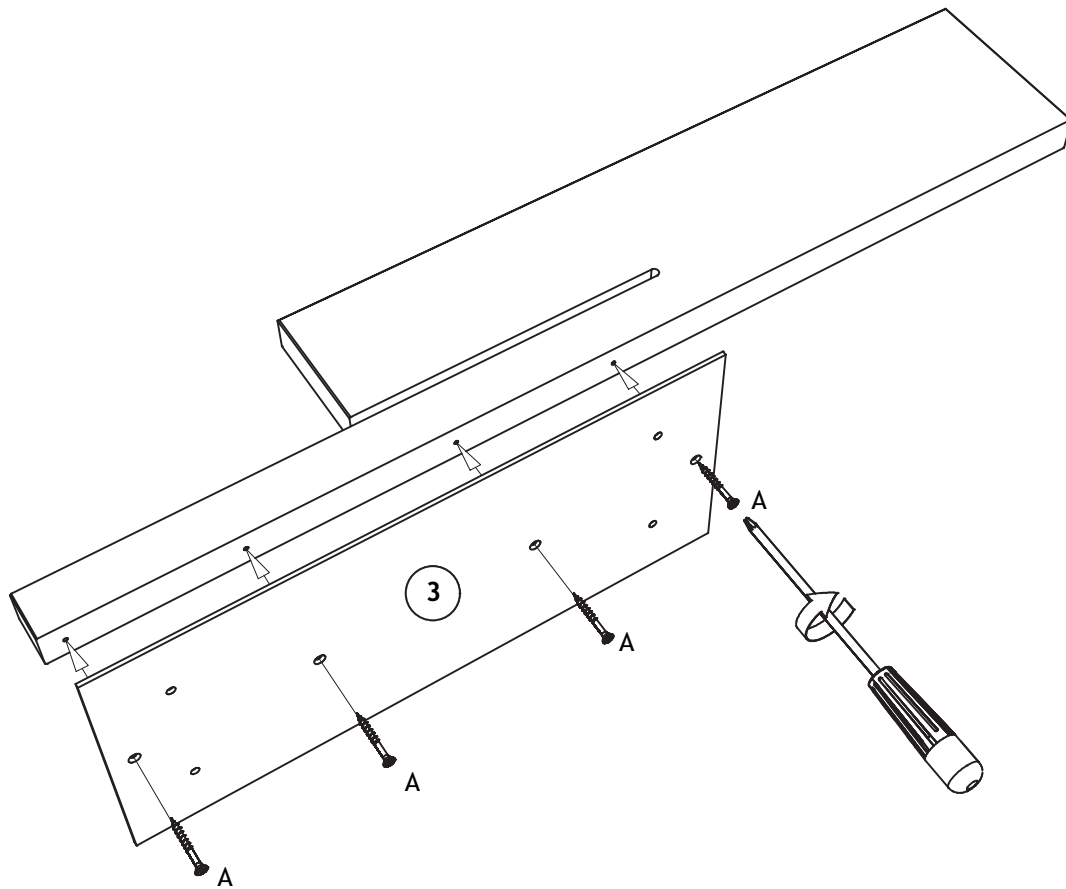

1

2

3

Remember to use wall fixture suitable for your specific type of wall.