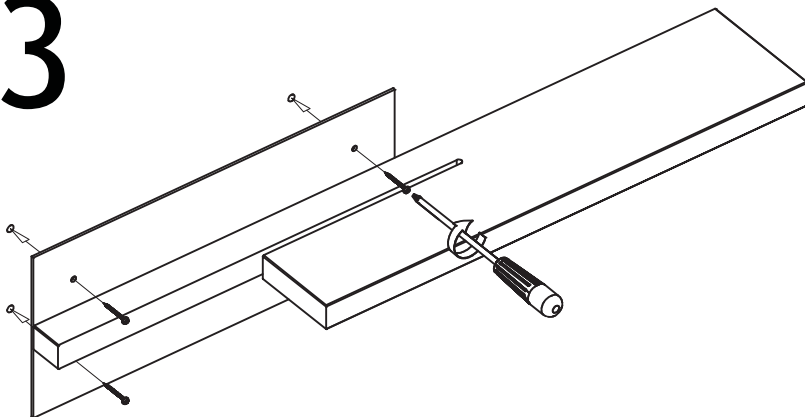

1

2

3

Remember to use wall fixture suitable for your specific type of wall.