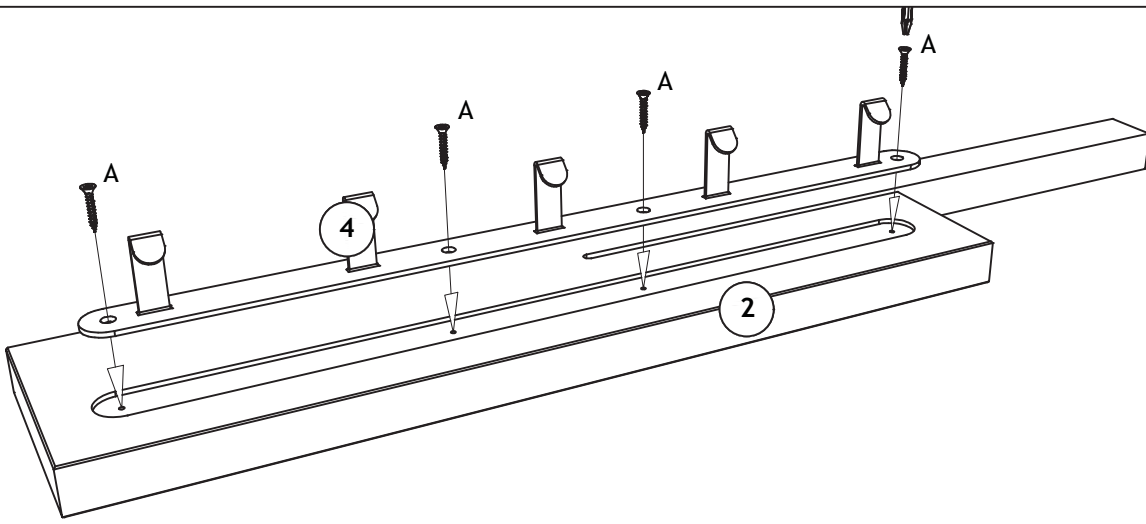

1

2

3

Remember to use wall fixture suitable for your specific type of wall.