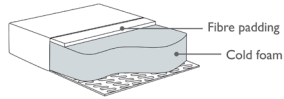

Carmen

Product information

 furninova

Carmen

Sizes*

Chair  Width • Depth • Height
78x77x84 M³ 0.47

Chair with swivel  Width • Depth • Height
78x77x84 M³ 0.47

Footstool  Width • Depth • Height
60x60x44 M³ 0.10

Footstool with swivel  Width • Depth • Height
60x60x44 M³ 0.10

FOAM FIRM (COMFORT CI)

Seat

The inner core is cold foam covered with fibre padding.

Back

The inner core is cold foam covered with fibre padding.