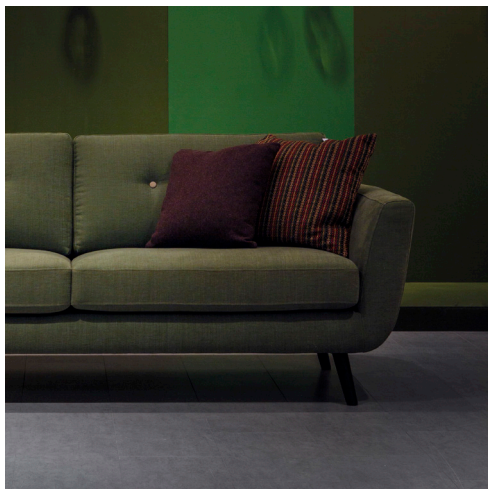

Smile Button

Product information

 furninova

Smile Button

Sizes*

3-Seater

Width • Depth • Height
217x93x85 M³ 1.11

2,5-Seater

Width • Depth • Height
197x93x85 M³ 0.99

2-Seater

Width • Depth • Height
177x93x85 M³ 0.91

1-Seater

Width • Depth • Height
94x93x85 M³ 0.50

Footstool

Width • Depth • Height
90x60x43 M³ 0.15

FOAM FIRM (COMFORT CI)

Seat

The inner core is cold foam covered with fibre padding.

Back

The inner core is cold foam covered with fibre padding.

Upholstery

Fabric

Leather

Fixed cover