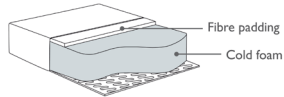

Smile Button

Product information

 furninova

Smile Button

Sizes*

3-Seater

Width • Depth • Height
217x93x85 M³ 1.11

2,5-Seater

Width • Depth • Height
197x93x85 M³ 0.99

2-Seater

Width • Depth • Height
177x93x85 M³ 0.91

1-Seater

Width • Depth • Height
94x93x85 M³ 0.50

Footstool

Width • Depth • Height
90x60x43 M³ 0.15

FOAM FIRM (COMFORT CI)

Seat

The inner core is cold foam covered with fibre padding.

Back

The inner core is cold foam covered with fibre padding.

Upholstery

Fabric

Leather

Fixed cover