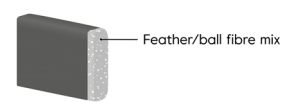

Harmony Day

Product information

 furninova

Harmony Day

Sizes*

4-seater		Width • Depth • Height 247x97x78 M³ 1.39
3-seater		Width • Depth • Height 197x97x78 M³ 1.12
4-seater (2 pkg)		Width • Depth • Height 247x97x78 M³ 1,39
2-seater		Width • Depth • Height 167x97x78 M³ 0.95
1,5-seater		Width • Depth • Height 102x97x78 M³ 0.60
Footstool		Width • Depth • Height 96x80x44 M³ 0.30

FOAM SOFT (COMFORT EU)
Seat
Cold foam covered with fibre padding.

Back
Siliconized ball fibre.

FEATHER SOFT (COMFORT C2)
Seat
Cold foam with a feather top.

Back
Feather and ball fibre mix.

COMFORT MEMORY
Seat
Cold foam with memory foam on top, covered with fibre padding.