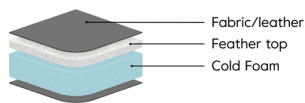

Harmony Day

Product information

 furninova

Harmony Day

Sizes*

4-seater		Width • Depth • Height 247x97x78 M³ 1.39
3-seater		Width • Depth • Height 197x97x78 M³ 1.12
4-seater (2 pkg)		Width • Depth • Height 247x97x78 M³ 1,39
2-seater		Width • Depth • Height 167x97x78 M³ 0.95
1,5-seater		Width • Depth • Height 102x97x78 M³ 0.60
Footstool		Width • Depth • Height 96x80x44 M³ 0.30

FOAM SOFT (COMFORT EU)
Seat
Cold foam covered with fibre padding.

Back
Siliconized ball fibre.

FEATHER SOFT (COMFORT C2)
Seat
Cold foam with a feather top.

Back
Feather and ball fibre mix.

COMFORT MEMORY
Seat
Cold foam with memory foam on top, covered with fibre padding.