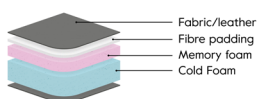

FOAM SOFT (COMFORT EU)
Seat
Cold foam covered with fibre padding.

Back
Siliconized ball fibre.

FEATHER SOFT (COMFORT C2)
Seat
Cold foam with a feather top.

Back
Feather and ball fibre mix.

COMFORT MEMORY
Seat
Cold foam with memory foam on top, covered with fibre padding.