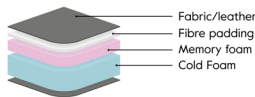

Back

Feather and ball fibre mix.

COMFORT MEMORY

Seat

Cold foam with memory foam on top, covered with fibre padding.

Back

Feather and ball fibre mix.

Upholstery

Fabric

Loose Cover

Leg options

Grey oak Soap white oak Chrome Black