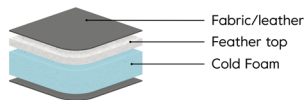

FOAM SOFT (COMFORT EU)

Seat

Cold foam covered with fibre padding.

Back

Siliconized ball fibre.

FEATHER SOFT (COMFORT C2)

Seat

Cold foam with a feather top.

Back

Feather and ball fibre mix.

COMFORT MEMORY

Seat

Cold foam with memory foam on top, covered with fibre padding.

Back

Feather and ball fibre mix.

Upholstery