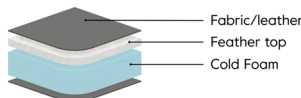

Piemonte Std & Special

Product information

Piemonte Std & Special

Sizes*

4-seater		Width • Depth • Height 255x89x77 M³ 1.53	2,5+Chl L/R		Width • Depth • Height 294x157x77 M³ 2.39
3-seater		Width • Depth • Height 230x89x77 M³ 1.38	3C/XL3 L/R		Width • Depth • Height 294x328x77 M³ 3.28
2,5-seater		Width • Depth • Height 210x89x77 M³ 1.26	3C/XL2,5 L/R		Width • Depth • Height 274x328x77 M³ 3.17
3+Divan L/R		Width • Depth • Height 294x256x77 M³ 2.74	2,5C/XL2,5 L/R		Width • Depth • Height 274x308x77 M³ 3.05
2,5+Divan L/R		Width • Depth • Height 274x256x77 M³ 2.62	Footstool		Width • Depth • Height 92x92x42 M³ 0.28

FOAM FIRM (COMFORT C1)

Seat

The inner core is cold foam covered with fibre padding.

Back

The inner core is cold foam covered with fibre padding.

FEATHER MEDIUM (COMFORT C2)

Seat

Inner core of cold foam with a feather top.

Back

Inner core of cold foam with a feather top.

COMFORT MEMORY

Seat

Cold foam with memory foam on top, covered with fibre padding.

Back

Inner core of cold foam with a feather top.

INFO