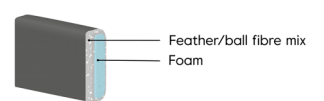

Back

Inner core of cold foam with a feather top.

COMFORT MEMORY Seat

Cold foam with memory foam on top, covered with fibre padding.

Back

Inner core of cold foam with a feather top.

MOTION FUNCTION

The seat is movable to adjust the seat-depth of the sofa.