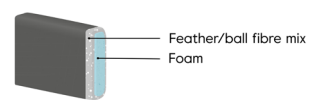

Vesta motion

Product information

 furninova

Vesta motion

Sizes*

I,5-Seater		Width • Depth • Height 141x112x74 M³ 0.88	I,5-module L/R		Width • Depth • Height 116x112x74 M³ 0.74
I,5-Seater High		Width • Depth • Height 141x112x83 M³ 1.05	I,5-module High L/R		Width • Depth • Height 116x112x83 M³ 0.78
I,5-Seater with neckrest		Width • Depth • Height 141x112x95 M³ 0.87	I,5-module with neckrest L/R		Width • Depth • Height 116x112x95 M³ 0.73
I-Seater		Width • Depth • Height 131x112x74 M³ 0.82	I-module L/R		Width • Depth • Height 106x112x74 M³ 0.68
I-Seater High		Width • Depth • Height 131x112x83 M³ 0.87	I-module High L/R		Width • Depth • Height 106x112x83 M³ 0.71
I-Seater with neckrest		Width • Depth • Height 131x112x95 M³ 0.82	I-module with neckrest L/R		Width • Depth • Height 106x112x95 M³ 0.67

FOAM FIRM (COMFORT C1) Seat

The inner core is cold foam covered with fibre padding.

Back

The inner core is cold foam covered with fibre padding.

FEATHER MEDIUM (COMFORT C2) Seat

Inner core of cold foam with a feather top.

Back

Inner core of cold foam with a feather top.

COMFORT MEMORY Seat

Cold foam with memory foam on top, covered with fibre padding.

Back

Inner core of cold foam with a feather top.

MOTION FUNCTION

The seat is movable to adjust the seat-depth of the sofa.