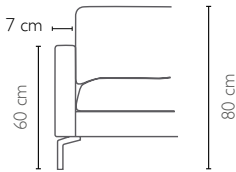

BLUES DAY & NIGHT.

COMFORT.

UPHOLSTERY. DAY

UPHOLSTERY. NIGHT

CARTER

BAKER

MEMPHIS

** Dimensions without armrests.

	3-Seater	W / D / H 200**x101x80 M3 1.24		Chl (90) -Module	W / D / H 90x148x80 M3 0.69
	2,5-Seater	W / D / H 180**x101x80 M3 1.15		Chl (90) -Module L/R	W / D / H 90**x148x80 M3 0.86
	2-Seater	W / D / H 150**x101x80 M3 1.00		Chl (75) -Module	W / D / H 75x148x80 M3 0.58
	1,5-Seater	W / D / H 90**x101x80 M3 0.71		Chl (75) -Module L/R	W / D / H 75**x148x80 M3 0.76
	1-Seater	W / D / H 75**x101x80 M3 0.64		Chl (75) -Module L/R	W / D / H 75**x148x80 M3 0.76
	Chl (90)-Seater	W / D / H 90**x148x80 M3 1.03		Corner-Module Multi L/R	W / D / H 155**x160**x80 M3 1.46
	Chl (75)-Seater	W / D / H 75**x148x80 M3 0.92		Corner-Module Maxi	W / D / H 116x116x80 M3 0.68
	3-Module	W / D / H 200x101x80 M3 1.00		Corner-Module (90)	W / D / H 98x98x80 M3 0.50
	3-Module L/R	W / D / H 200**x101x80 M3 1.12		Corner-Module (45)	W / D / H 90x94x80 M3 0.44
	2,5-Module	W / D / H 180x101x80 M3 0.91		Curved end-Module L/R	W / D / H 189x166x80 M3 1.54
	2,5-Module L/R	W / D / H 180**x101x80 M3 1.03		End part -Module L/R	W / D / H 140x101x80 M3 0.71
	2-Module	W / D / H 150x101x80 M3 0.76		Footstool 75x75	W / D / H 76x76x44 M3 0.20
	2-Module L/R	W / D / H 150**x101x80 M3 0.88		Footstool 90x75	W / D / H 91x76x44 M3 0.24
	1,5-Module (90)	W / D / H 90x101x80 M3 0.47		Back cushion Night (56x46)	W / D / H 56x46x13 M3 0.03
	1,5-Module (90) L/R	W / D / H 90**x101x80 M3 0.59		Back cushion Night (46x40)	W / D / H 46x40x10 M3 0.02
	1-Module (75)	W / D / H 75x101x80 M3 0.40		Neckrest (13)	W / D / H 82x14x64 M³ 0.08
	1-Module (75) L/R	W / D / H 75**x101x80 M3 0.52