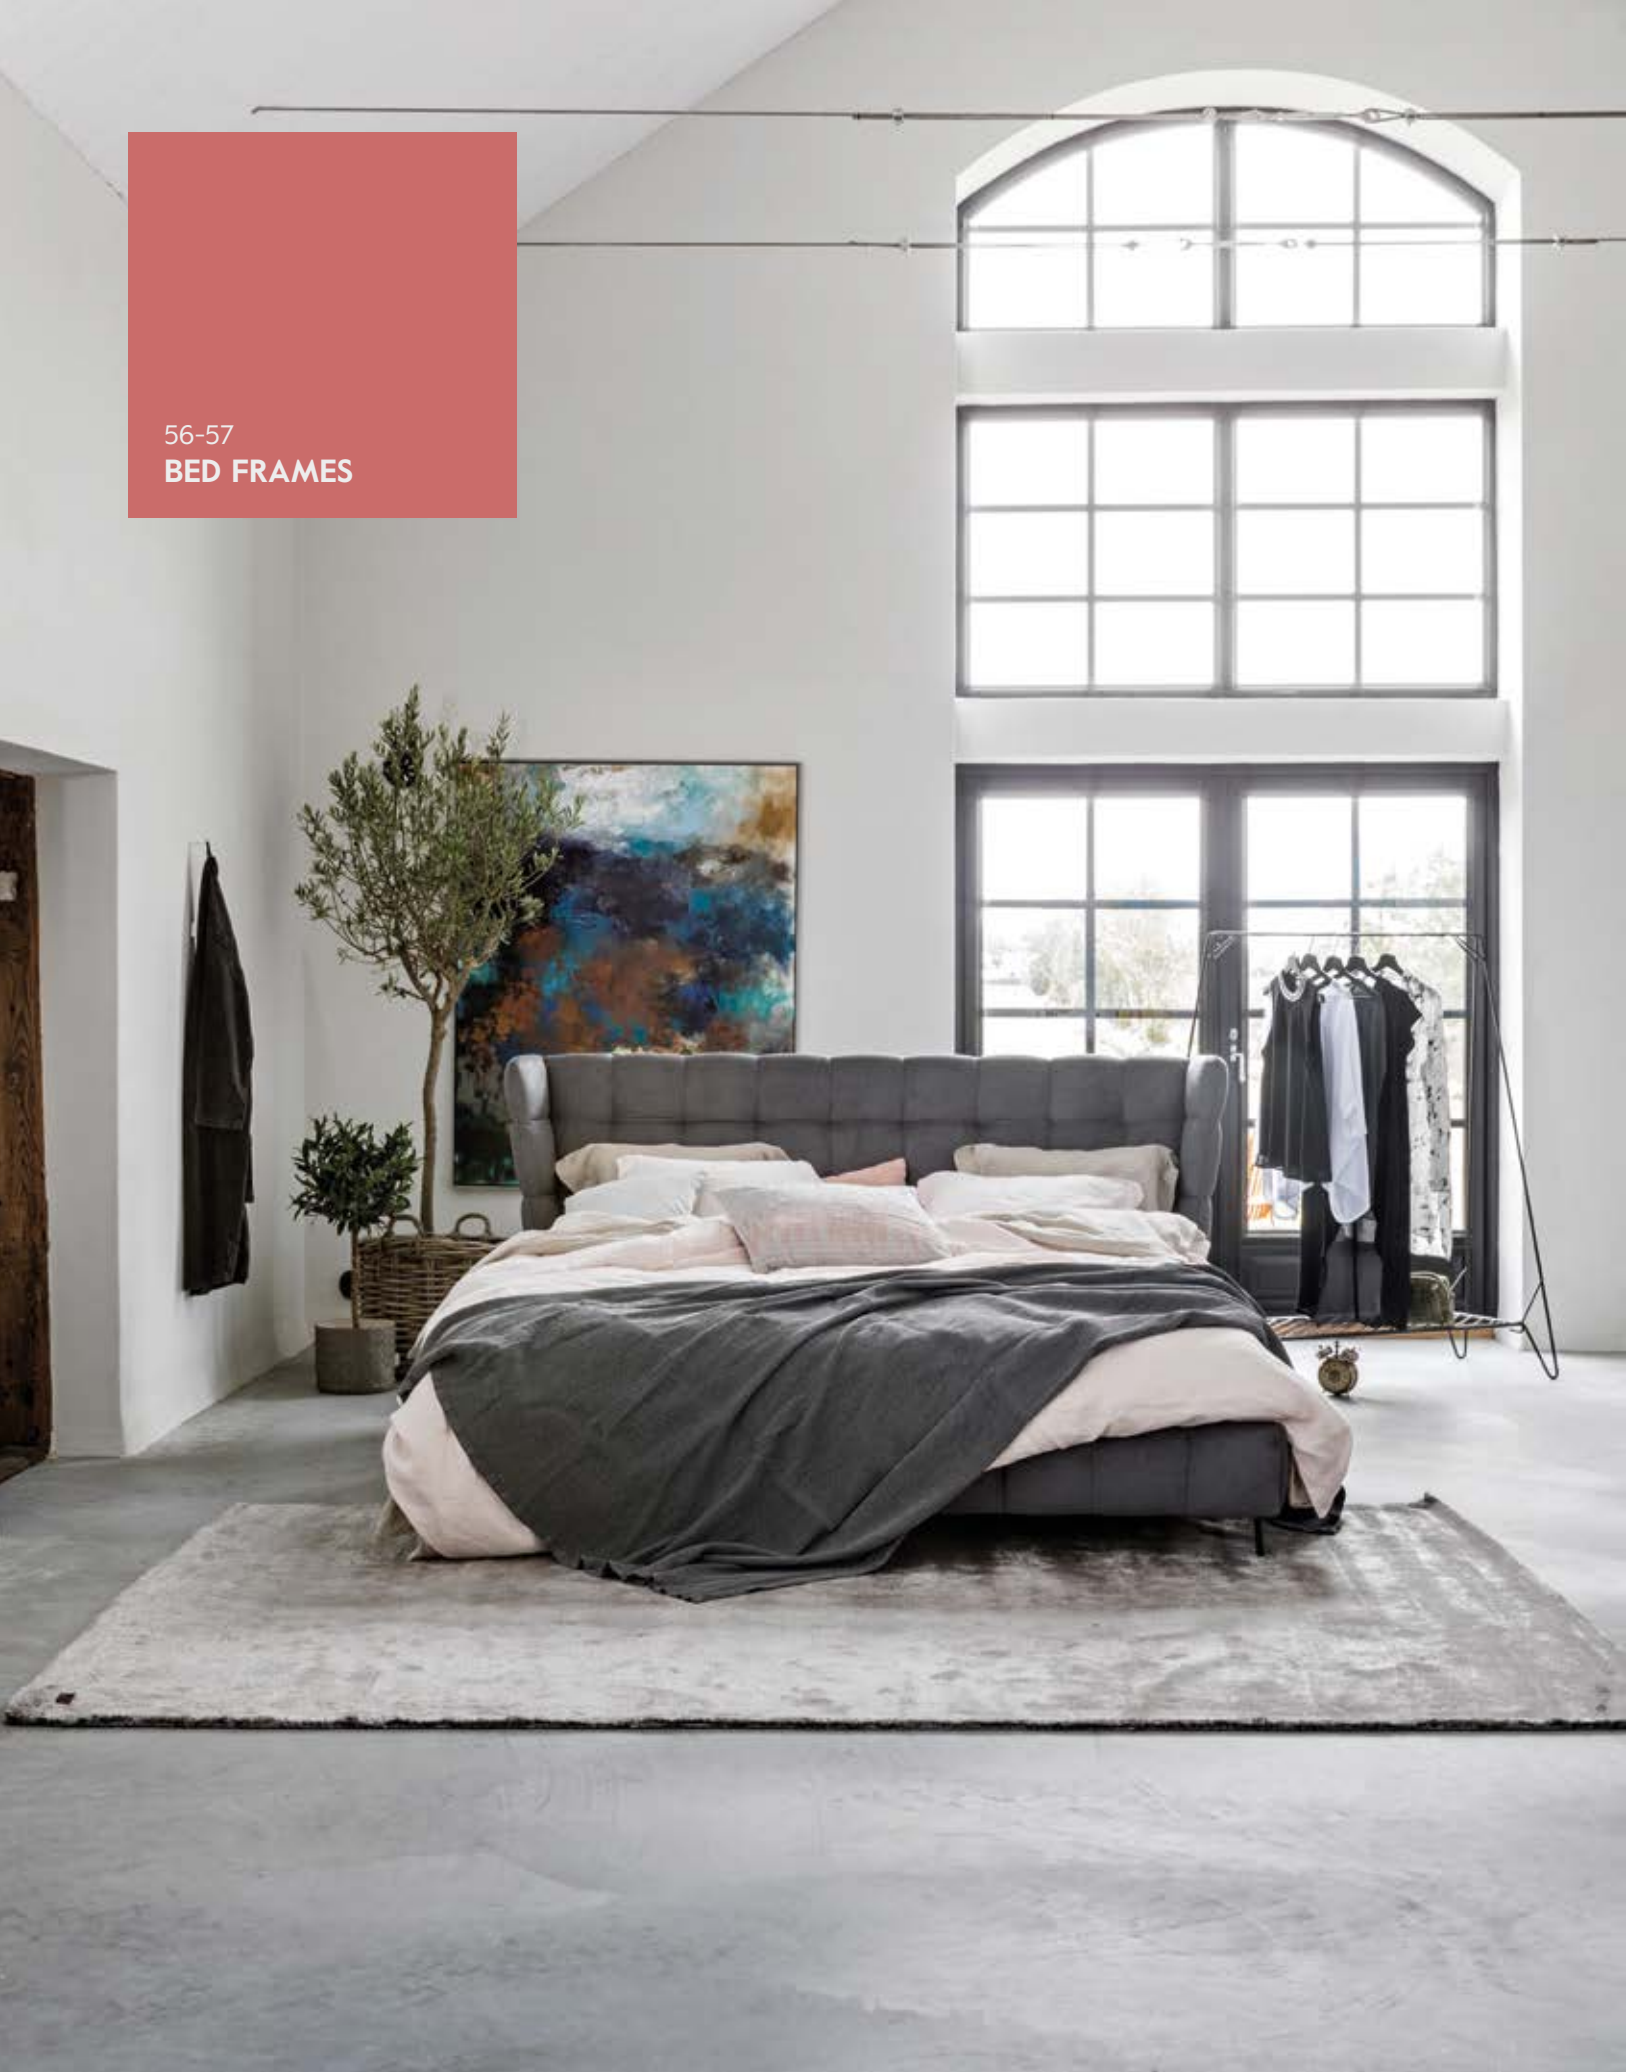

FLY armchair.

55

*Module sofa - Zeus*

56-57  
BED FRAMES

**TIRAMISU BED.**

**UPHOLSTERY** Fabric cover.  
**LEGS** Wood: White, Untreated, Natural, Walnut, Colonial, Black, Oak, Grey oak, Soap white oak, Oak imitation. Black metal.  
**SIZE** 180x200. 160x200. 140x200.