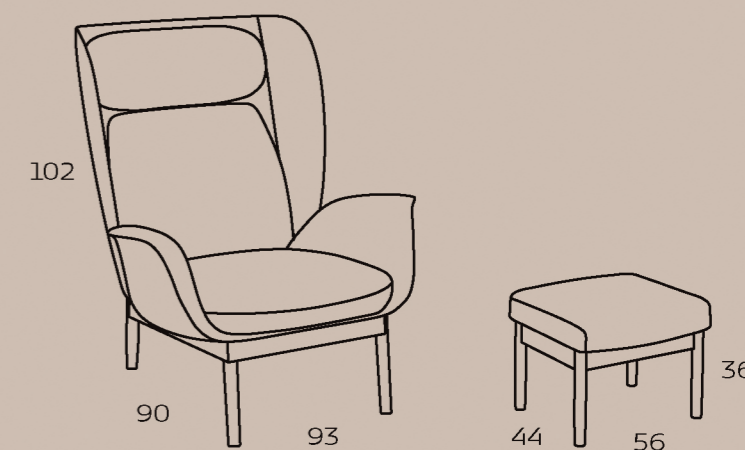

## Specifications of Padova

If you are looking for an all evening chair with great comfort and beautiful details, you have found it – the Padova chair is just that! Beautiful organic shapes and great carpentry details on the wooden legs complete this chair. Softness is the keyword to describe the profound support, which this chair offers in the seat, back, neck and arm.

### How to design

1. Choose design 100 4100
2. Choose fabric or leather
3. Choose legs

### Dimensions