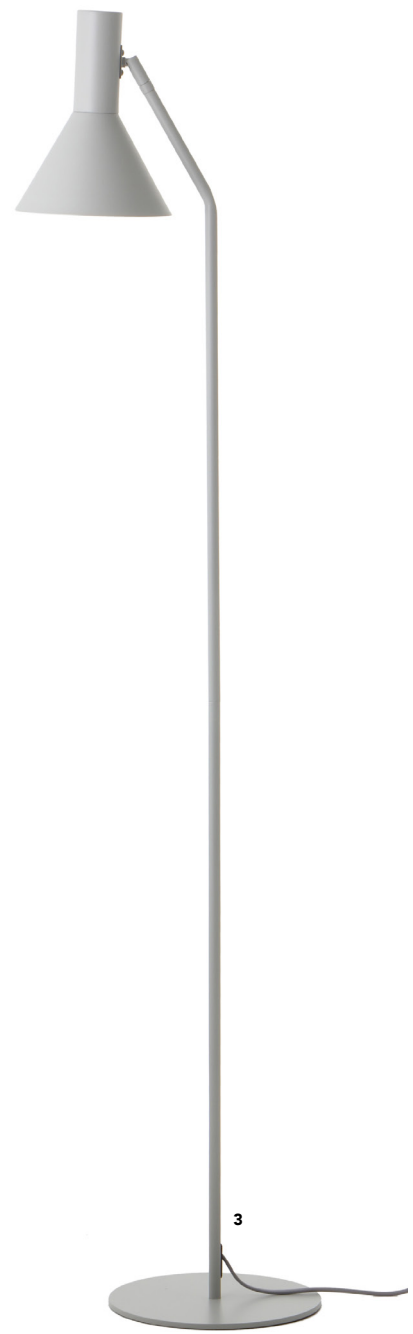

**FRANDSEN**

FRANDSENRETAIL.DK

**CHAMP** | PENDANT. MATT BLACK. DIAMETER 30 OR 38 CM. DESIGNER PHILIP BRO

**FRONTPAGE: CHAMP** | TABLE LAMP. MATT BRUSHED ALUMINIUM. HEIGHT 50 CM. DESIGNER PHILIP BRO

**CHAMP** | PENDANT. MATT BLACK, MATT GREEN OR MATT BRUSHED ALUMINIUM. DIAMETER 30 OR 38 CM. DESIGNER PHILIP BRO

LYSS | TABLE LAMP. MATT LIGHT GREY. HEIGHT 50 CM. FRANDSEN DESIGN STUDIO

LYSS | WALL LAMP. MATT ALMOND. DEPTH 23 CM. FRANDSEN DESIGN STUDIO

**LYSS** | FLOOR LAMP. HEIGHT 137 CM  
1: MATT ALMOND 2: MATT BLACK 3: MATT LIGHT GREY  
FRANSEN DESIGN STUDIO

1

2

1: **KYOTO** | PENDANT. ELECTRO PLATED GLASS. DIAMETER 32 CM 2: **KYOTO ROUND** | PENDANT. ELECTRO PLATED GLASS. DIAMETER 25 CM 3: **KYOTO SLIM** | PENDANT. ELECTRO PLATED GLASS. DIAMETER 10 CM 4: **KYOTO** | PENDANT. ELECTRO PLATED GLASS. DIAMETER 30 CM. FRANDSEN DESIGN STUDIO

SILK | FLOOR LAMP. OPAL WHITE GLASS AND ANTIQUE BRASS. HEIGHT 150 CM. FRANDSEN DESIGN STUDIO

**SILK** | TABLE LAMP. OPAL WHITE GLASS AND ANTIQUE BRASS. HEIGHT 53 CM. FRANDSEN DESIGN STUDIO

GRACE | PENDANT. SMOKE GLASS. DIAMETER 21OR 30 CM. FRANDSEN DESIGN STUDIO