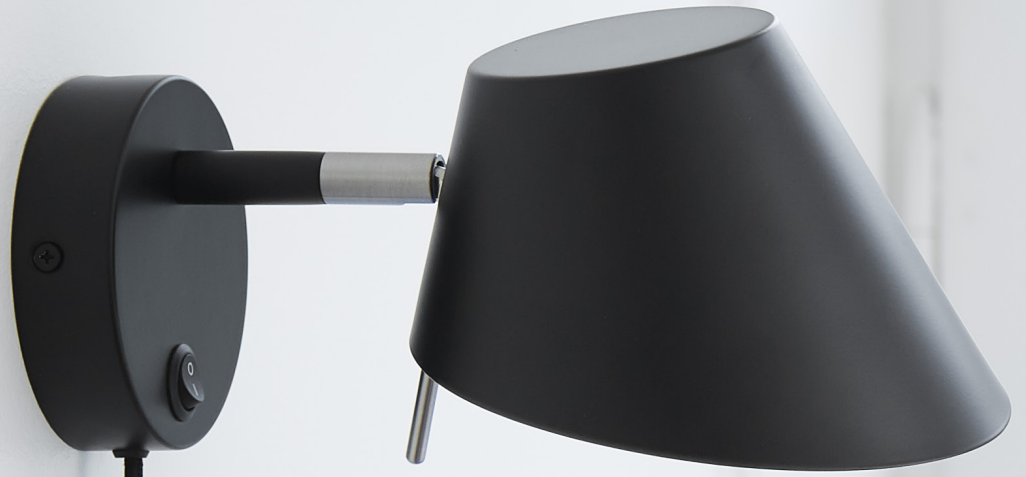

OFFICE | WALL LAMP. MATT BLACK. DEPTH 29 CM. FRANDSEN DESIGN STUDIO