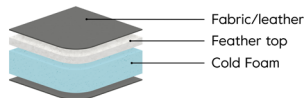

*Note that the dimensions may differ +/-3% depending on upholstery and combination.

Samba Day

Comfort

Foam firm (Comfort DE)

Seat
Cold foam covered with fibre padding.

Back
Inner core of cold foam embedded in ballfibre.

Foam soft (Comfort EU)

Seat
Cold foam covered with fibre padding.

Back
Siliconized ball fibre.

Feather soft (Comfort C2)

Seat
Cold foam with a feather top.

Back
Feather and ball fibre mix.

Comfort Memory

Seat
Cold foam with memory foam on top, covered with fibre padding.