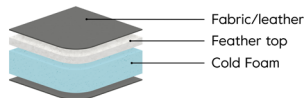

*Note that the dimensions may differ +/-3% depending on upholstery and combination.

Samba Double Day

Comfort

Foam firm (Comfort DE)

Seat
Cold foam covered with fibre padding.

Back
Inner core of cold foam embedded in ballfibre.

Foam soft (Comfort EU)

Seat
Cold foam covered with fibre padding.

Back
Siliconized ball fibre.

Feather soft (Comfort C2)

Seat
Cold foam with a feather top.

Back
Feather and ball fibre mix.

Comfort Memory

Seat
Cold foam with memory foam on top, covered with fibre padding.