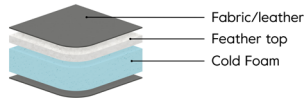

*Note that the dimensions may differ +/-3% depending on upholstery and combination.

Samba Night

Comfort

Foam firm (Comfort DE)

Seat
Cold foam covered with fibre padding.

Back
Inner core of cold foam embedded in ballfibre.

Foam soft (Comfort EU)

Seat
Cold foam covered with fibre padding.

Back
Siliconized ball fibre.

Feather soft (Comfort C2)

Seat
Cold foam with a feather top.

Back
Feather and ball fibre mix.

Comfort Memory

Seat
Cold foam with memory foam on top, covered with fibre padding.