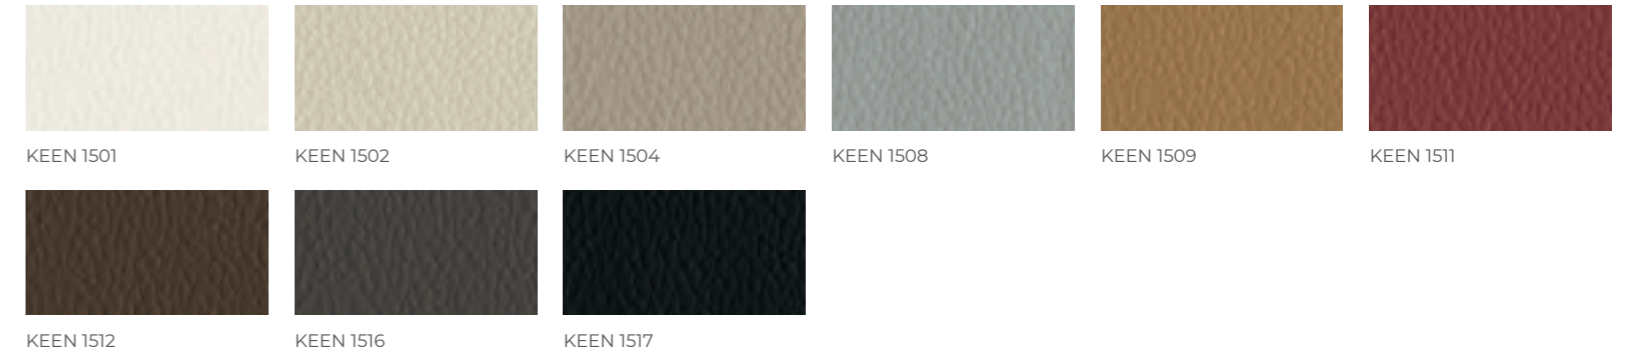

FINITURE_FINISHES

PELLE KEEN cat. E