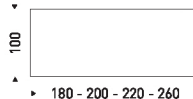

Fisso e Up System.
Fixed and Up
System.

MISURE DISPONIBILI / AVAILABLE SIZES

WAVE FISSO

180x100 cm
200x100 cm
220x100 cm
260x100 cm

WAVE UP SYSTEM p. 14

180x100 (50+50) cm
200x100 (50+50) cm
220x100 (50+50) cm