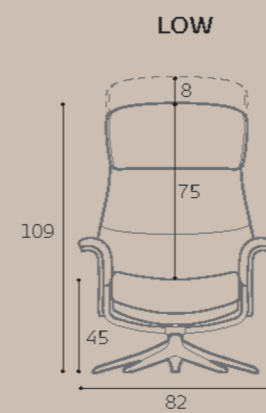

Relax chairs

FLEXLUX
Embrace your Space

FLEXLUX.COM