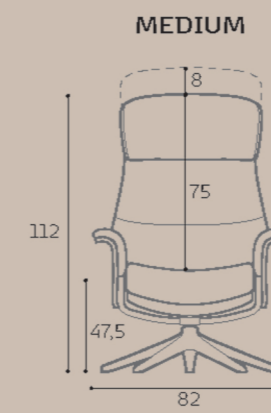

Relax chairs

FLEXLUX
Embrace your Space

FLEXLUX.COM