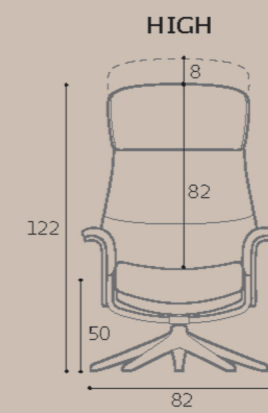

Relax chairs

FLEXLUX
Embrace your Space

FLEXLUX.COM