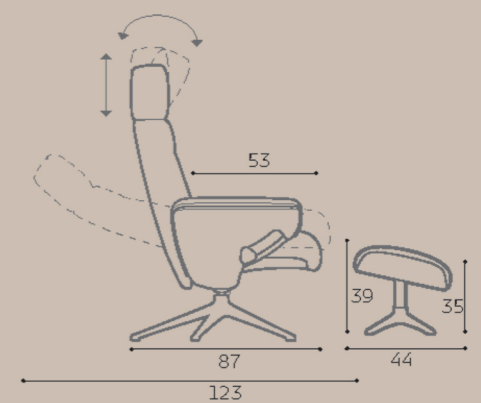

Relax chairs

FLEXLUX
Embrace your Space

FLEXLUX.COM