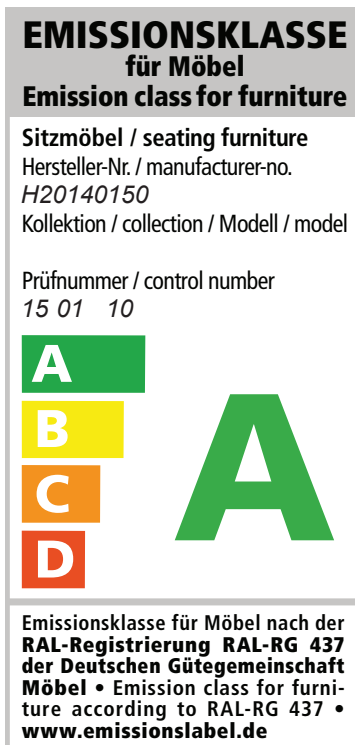

Quality mark „Goldenes M“

Nearly 50 years of research, laboratory tests, field tests, comparisons and scientific exchange is behind the RAL quality mark „Goldenes M“.

- Tested quality according to quality and test regulations RAL-GZ 430
- Guaranteed safety through elaborate laboratory and functional tests
- Healthy living through strict limits for pollutants - sometimes more stringent than the law requires, which were determined in independent test laboratories

The „Goldenes M“ means for the furniture buyer: This is quality, you can rely on.

Emission label

An expert group of the Deutsche Gütegemeinschaft Möbel e.V. has developed in collaboration with leading test institutes such as TÜV Rheinland, the LGA Nuremberg and the ECO Institute an Emission label for furniture.

- The label gives the consumer information about pollutant emission and should protect him from health protect impairments
- The entire range is classified according to these guidelines
- The proof of classifications is based on compliance of the awarding basis with appropriate pollutant tests from neutral testing institutes based on the requirements of RAL-GZ 430 or the Blue Angel's.

Our products meet the highest emission class „A“, which gives us a clear conscience and you a maximum of safety with regards to the emission levels of your upholstery.