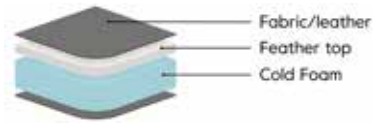

Comforts

Feather Soft - C2

Seat Cushion

The seat cushion consists of elastic cut cold foam with a feather top.

Back Cushion

The back cushion consists of a mix of feathers and ball fibre.