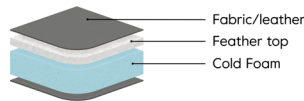

*Note that the dimensions may differ +/-3% depending on upholstery and combination.

Samba Double Day

Comfort

Foam firm (Comfort DE)

Seat
Cold foam covered with fibre padding.

Back
The inner core is cold foam covered with fibre padding.

Foam soft (Comfort EU)

Seat
Cold foam covered with fibre padding.

Back
Siliconized ball fibre.

Feather soft (Comfort C2)

Seat
Cold foam with a feather top.

Back
Feather and ball fibre mix.

Comfort Memory

Seat
Cold foam with memory foam on top, covered with fibre padding.