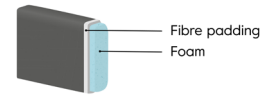

*Note that the dimensions may differ +/-3% depending on upholstery and combination.

Samba Double Day

Comfort

Foam firm (Comfort DE)

Seat
Cold foam covered with fibre padding.

Back
The inner core is cold foam covered with fibre padding.

Foam soft (Comfort EU)

Seat
Cold foam covered with fibre padding.

Back
Siliconized ball fibre.

Feather soft (Comfort C2)

Seat
Cold foam with a feather top.

Back
Feather and ball fibre mix.

Comfort Memory

Seat
Cold foam with memory foam on top, covered with fibre padding.