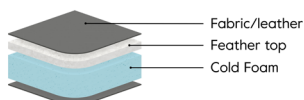

*Note that the dimensions may differ +/-3% depending on upholstery and combination.

Samba Night

Comfort

Foam firm (Comfort DE)

Seat
Cold foam covered with fibre padding.

Back
The inner core is cold foam covered with fibre padding.

Foam soft (Comfort EU)

Seat
Cold foam covered with fibre padding.

Back
Siliconized ball fibre.

Feather soft (Comfort C2)

Seat
Cold foam with a feather top.

Back
Feather and ball fibre mix.

Comfort Memory

Seat
Cold foam with memory foam on top, covered with fibre padding.