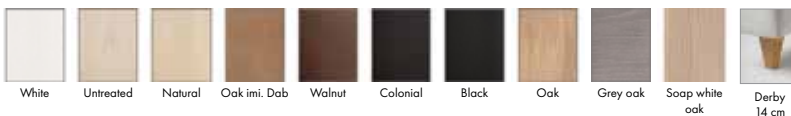

Wooden legs

White Untreated Natural Oak imi. Dab Walnut Colonial Black Oak Grey oak Soap white oak Derby 14 cm

**Height of frame including leg.