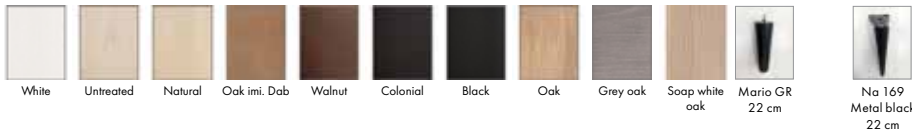

Upholstery

Legs

Metal leg

Neo.