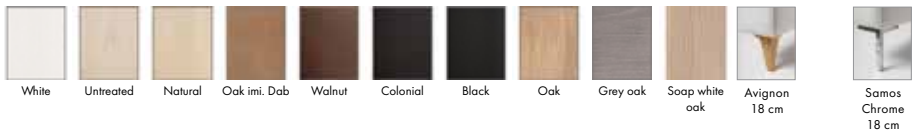

Upholstery

Legs