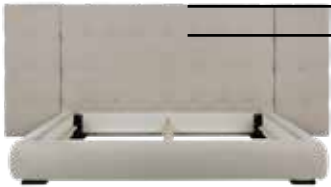

Index

Blanc.

Headboard XH
Std Headboard