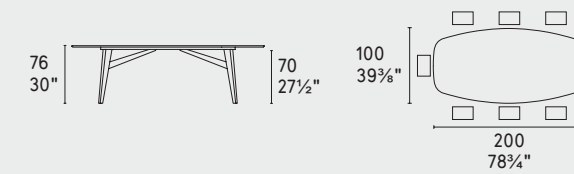

CS4127-FB 200

CS4127-FB 250

CS4127-FB 300 MTO

MTO
Programma Made to Order
Made to Order Program

CS4127-FE 200

CS4127-FE 250

CS4127-FR 200

CS4127-FR 250

CS4127-FD 140

CS4127-FD 160

CS4127-FS 200

CS4127-FS 250

CS4127-R 200

CS4127-S 200

NOTA Per le combinazioni disponibili consultare il listino prezzi · NOTE Please check all available combinations in the price list.