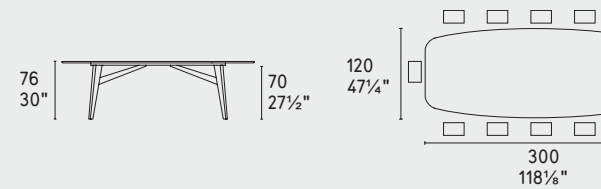

CS4127-FB 200

CS4127-FB 250

CS4127-FB 300 MTO

MTO
Programma Made to Order
Made to Order Program

CS4127-FE 200

CS4127-FE 250

CS4127-FR 200

CS4127-FR 250

CS4127-FD 140

CS4127-FD 160

CS4127-FS 200

CS4127-FS 250

CS4127-R 200

CS4127-S 200

NOTA Per le combinazioni disponibili consultare il listino prezzi · NOTE Please check all available combinations in the price list.