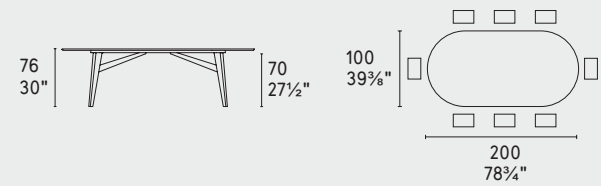

CS4127-FB 200

CS4127-FB 250

CS4127-FB 300 MTO

MTO
Programma Made to Order
Made to Order Program

CS4127-FE 200

CS4127-FE 250

CS4127-FR 200

CS4127-FR 250

CS4127-FD 140

CS4127-FD 160

CS4127-FS 200

CS4127-FS 250

CS4127-R 200

CS4127-S 200

NOTA Per le combinazioni disponibili consultare il listino prezzi · NOTE Please check all available combinations in the price list.