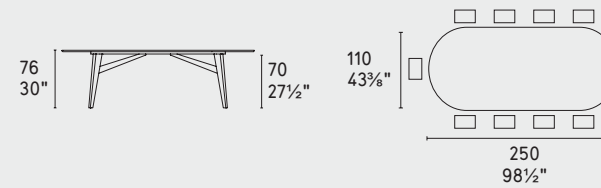

CS4127-FB 200

CS4127-FB 250

CS4127-FB 300 MTO

MTO
Programma Made to Order
Made to Order Program

CS4127-FE 200

CS4127-FE 250

CS4127-FR 200

CS4127-FR 250

CS4127-FD 140

CS4127-FD 160

CS4127-FS 200

CS4127-FS 250

CS4127-R 200

CS4127-S 200

NOTA Per le combinazioni disponibili consultare il listino prezzi · NOTE Please check all available combinations in the price list.