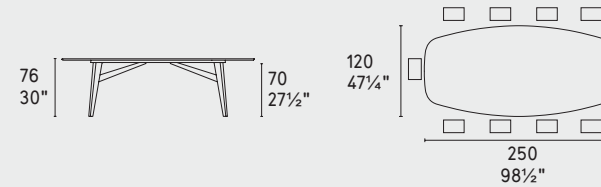

CS4127-FB 200

CS4127-FB 250

CS4127-FB 300 MTO

MTO
Programma Made to Order
Made to Order Program

CS4127-FE 200

CS4127-FE 250

CS4127-FR 200

CS4127-FR 250

CS4127-FD 140

CS4127-FD 160

CS4127-FS 200

CS4127-FS 250

CS4127-R 200

CS4127-S 200

NOTA Per le combinazioni disponibili consultare il listino prezzi · NOTE Please check all available combinations in the price list.