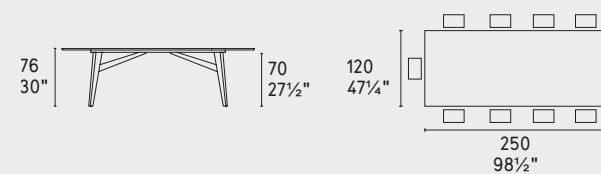

CS4127-FB 200

CS4127-FB 250

CS4127-FB 300 MTO

MTO
Programma Made to Order
Made to Order Program

CS4127-FE 200

CS4127-FE 250

CS4127-FR 200

CS4127-FR 250

CS4127-FD 140

CS4127-FD 160

CS4127-FS 200

CS4127-FS 250

CS4127-R 200

CS4127-S 200

NOTA Per le combinazioni disponibili consultare il listino prezzi · NOTE Please check all available combinations in the price list.