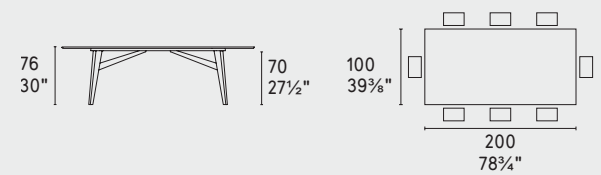

CS4127-FB 200

CS4127-FB 250

CS4127-FB 300 MTO

MTO
Programma Made to Order
Made to Order Program

CS4127-FE 200

CS4127-FE 250

CS4127-FR 200

CS4127-FR 250

CS4127-FD 140

CS4127-FD 160

CS4127-FS 200

CS4127-FS 250

CS4127-R 200

CS4127-S 200

NOTA Per le combinazioni disponibili consultare il listino prezzi · NOTE Please check all available combinations in the price list.