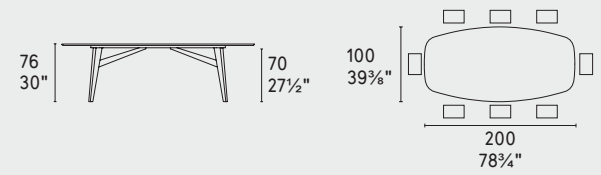

CS4127-FB 200

CS4127-FB 250

CS4127-FB 300 MTO

MTO
Programma Made to Order
Made to Order Program

CS4127-FE 200

CS4127-FE 250

CS4127-FR 200

CS4127-FR 250

CS4127-FD 140

CS4127-FD 160

CS4127-FS 200

CS4127-FS 250

CS4127-R 200

CS4127-S 200

NOTA Per le combinazioni disponibili consultare il listino prezzi · NOTE Please check all available combinations in the price list.