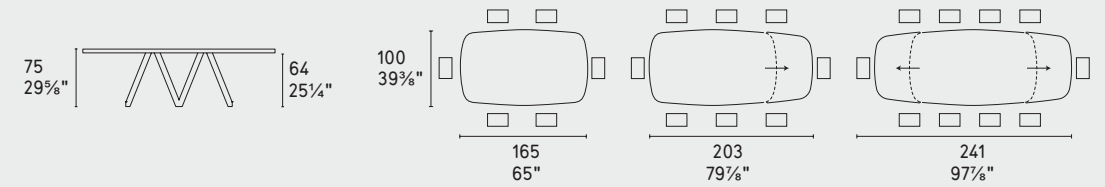

CS4092-FB 200

CS4092-FB 250

CS4092-FB 300 MTO new

MTO
Programma Made to Order
Made to Order Program

CS4092-FR 200

CS4092-FR 250

CS4092-FR A 200

CS4092-FR A 250

CS4092-FD 140 new

CS4092-FD 160 new

CS4111-S 165 new

CS4111-S 200 new

CS4111-R 160

CS4111-R 200

NOTA Per le combinazioni disponibili consultare il listino prezzi · NOTE Please check all available combinations in the price list.