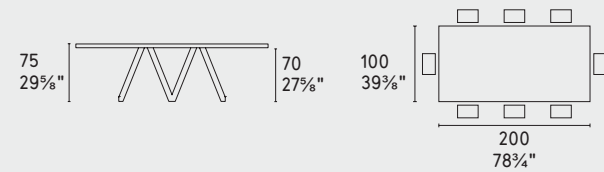

CS4092-FB 200

CS4092-FB 250

CS4092-FB 300 MTO new

MTO
Programma Made to Order
Made to Order Program

CS4092-FR 200

CS4092-FR 250

CS4092-FR A 200

CS4092-FR A 250

CS4092-FD 140 new

CS4092-FD 160 new

CS4111-S 165 new

CS4111-S 200 new

CS4111-R 160

CS4111-R 200

NOTA Per le combinazioni disponibili consultare il listino prezzi · NOTE Please check all available combinations in the price list.