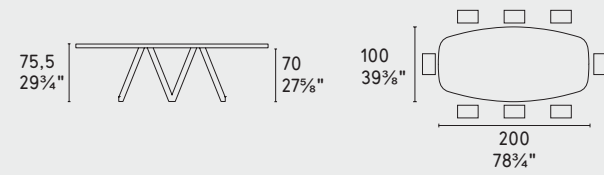

CS4092-FB 200

CS4092-FB 250

CS4092-FB 300 MTO new

MTO
Programma Made to Order
Made to Order Program

CS4092-FR 200

CS4092-FR 250

CS4092-FR A 200

CS4092-FR A 250

CS4092-FD 140 new

CS4092-FD 160 new

CS4111-S 165 new

CS4111-S 200 new

CS4111-R 160

CS4111-R 200

NOTA Per le combinazioni disponibili consultare il listino prezzi · NOTE Please check all available combinations in the price list.