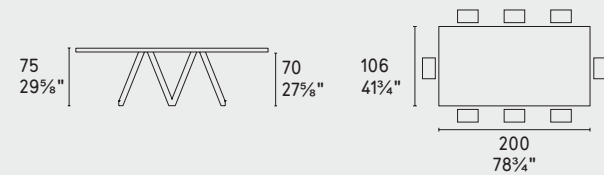

CS4092-FB 200

CS4092-FB 250

CS4092-FB 300 MTO new

MTO
Programma Made to Order
Made to Order Program

CS4092-FR 200

CS4092-FR 250

CS4092-FR A 200

CS4092-FR A 250

CS4092-FD 140 new

CS4092-FD 160 new

CS4111-S 165 new

CS4111-S 200 new

CS4111-R 160

CS4111-R 200

NOTA Per le combinazioni disponibili consultare il listino prezzi · NOTE Please check all available combinations in the price list.