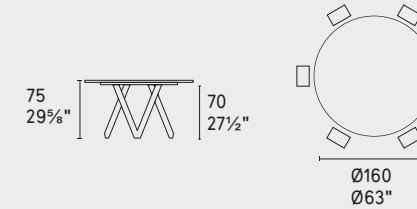

CS4092-FB 200

CS4092-FB 250

CS4092-FB 300 MTO new

MTO
Programma Made to Order
Made to Order Program

CS4092-FR 200

CS4092-FR 250

CS4092-FR A 200

CS4092-FR A 250

CS4092-FD 140 new

CS4092-FD 160 new

CS4111-S 165 new

CS4111-S 200 new

CS4111-R 160

CS4111-R 200

NOTA Per le combinazioni disponibili consultare il listino prezzi · NOTE Please check all available combinations in the price list.