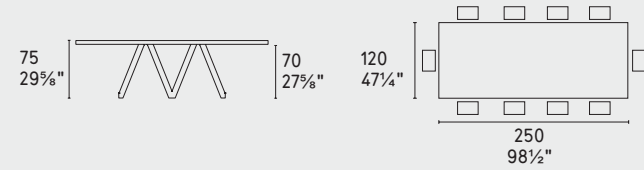

CS4092-FB 200

CS4092-FB 250

CS4092-FB 300 MTO new

MTO
Programma Made to Order
Made to Order Program

CS4092-FR 200

CS4092-FR 250

CS4092-FR A 200

CS4092-FR A 250

CS4092-FD 140 new

CS4092-FD 160 new

CS4111-S 165 new

CS4111-S 200 new

CS4111-R 160

CS4111-R 200

NOTA Per le combinazioni disponibili consultare il listino prezzi · NOTE Please check all available combinations in the price list.