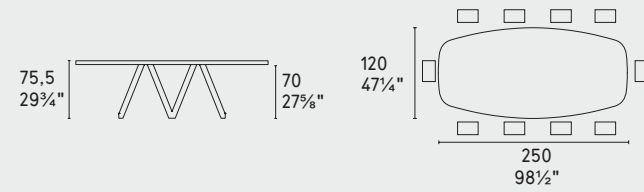

CS4092-FB 200

CS4092-FB 250

CS4092-FB 300 MTO new

MTO
Programma Made to Order
Made to Order Program

CS4092-FR 200

CS4092-FR 250

CS4092-FR A 200

CS4092-FR A 250

CS4092-FD 140 new

CS4092-FD 160 new

CS4111-S 165 new

CS4111-S 200 new

CS4111-R 160

CS4111-R 200

NOTA Per le combinazioni disponibili consultare il listino prezzi · NOTE Please check all available combinations in the price list.