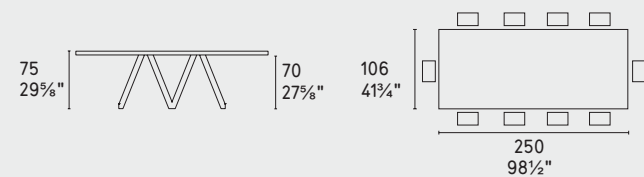

CS4092-FB 200

CS4092-FB 250

CS4092-FB 300 MTO new

MTO
Programma Made to Order
Made to Order Program

CS4092-FR 200

CS4092-FR 250

CS4092-FR A 200

CS4092-FR A 250

CS4092-FD 140 new

CS4092-FD 160 new

CS4111-S 165 new

CS4111-S 200 new

CS4111-R 160

CS4111-R 200

NOTA Per le combinazioni disponibili consultare il listino prezzi · NOTE Please check all available combinations in the price list.