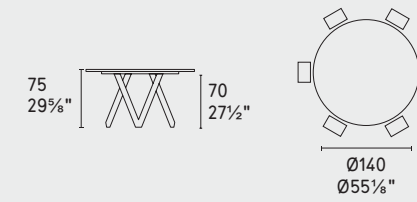

CS4092-FB 200

CS4092-FB 250

CS4092-FB 300 MTO new

MTO
Programma Made to Order
Made to Order Program

CS4092-FR 200

CS4092-FR 250

CS4092-FR A 200

CS4092-FR A 250

CS4092-FD 140 new

CS4092-FD 160 new

CS4111-S 165 new

CS4111-S 200 new

CS4111-R 160

CS4111-R 200

NOTA Per le combinazioni disponibili consultare il listino prezzi · NOTE Please check all available combinations in the price list.