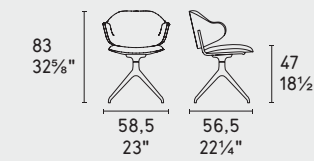

Holly · sedia home office
/ home office chair
CS2057
P15 / SLR

holly

CS2056 180

CS2056 360

CS2057

METALLO METAL

VENICE

SOFTER