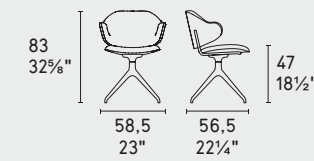

Holly · sedia home office
/ home office chair
CS2057
P15 / SLR

holly

CS2056 180

CS2056 360

CS2057

METALLO METAL

VENICE

SOFTER