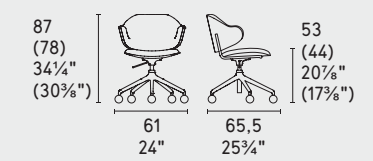

Holly · sedia home office
/ home office chair
CS2057
P15 / SLR

holly

CS2056 180

CS2056 360

CS2057

METALLO METAL

VENICE

SOFTER