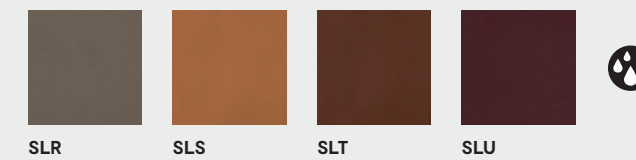

Holly · sedia home office
/ home office chair
CS2057
P15 / SLR

holly

CS2056 180

CS2056 360

CS2057

METALLO METAL

VENICE

SOFTER