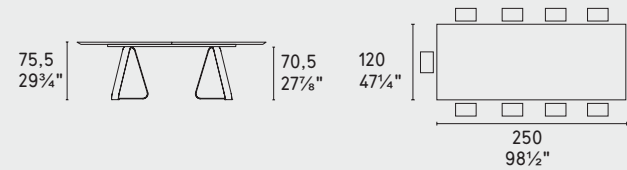

sunshine

CS4128-FB 200

CS4128-FB 250

CS4128-FB 300 MTO

MTO
Programma Made to Order
Made to Order Program

CS4128-FR 200

CS4128-FR 250

CS4128-FR A 200

CS4128-S 200

NOTA Per le combinazioni disponibili consultare il listino prezzi - **NOTE** Please check all available combinations in the price list.

Sunshine · tavolo / table
CS4128-FS
P15-P33L / P87W

METALLO METAL