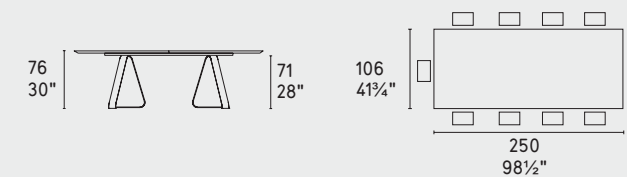

CS4128-FR A 250