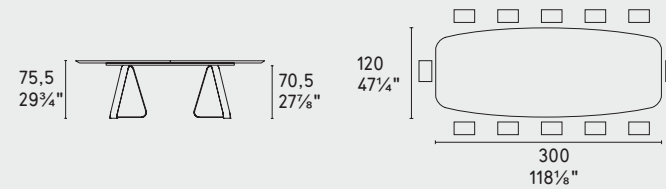

sunshine

CS4128-FB 200

CS4128-FB 250

CS4128-FB 300 MTO

MTO
Programma Made to Order
Made to Order Program

CS4128-FR 200

CS4128-FR 250

CS4128-FR A 200

CS4128-S 200

NOTA Per le combinazioni disponibili consultare il listino prezzi - **NOTE** Please check all available combinations in the price list.

Sunshine · tavolo / table
CS4128-FS
P15-P33L / P87W

METALLO METAL