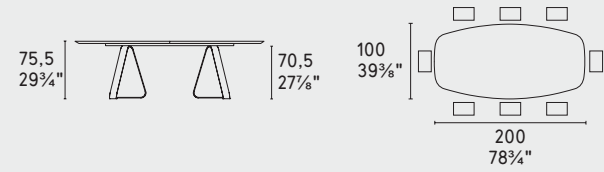

sunshine

CS4128-FB 200

CS4128-FB 250

CS4128-FB 300 MTO

MTO
Programma Made to Order
Made to Order Program

CS4128-FR 200

CS4128-FR 250

CS4128-FR A 200

CS4128-S 200

NOTA Per le combinazioni disponibili consultare il listino prezzi - **NOTE** Please check all available combinations in the price list.

Sunshine · tavolo / table
CS4128-FS
P15-P33L / P87W

METALLO METAL