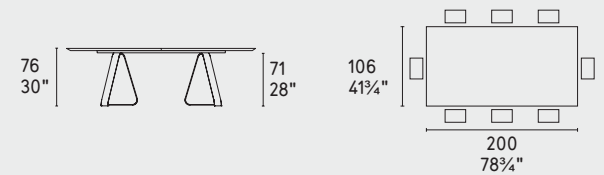

sunshine

CS4128-FB 200

CS4128-FB 250

CS4128-FB 300 MTO

MTO
Programma Made to Order
Made to Order Program

CS4128-FR 200

CS4128-FR 250

CS4128-FR A 200

CS4128-S 200

NOTA Per le combinazioni disponibili consultare il listino prezzi - **NOTE** Please check all available combinations in the price list.

Sunshine · tavolo / table
CS4128-FS
P15-P33L / P87W

METALLO METAL