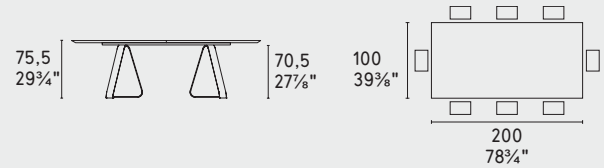

sunshine

CS4128-FB 200

CS4128-FB 250

CS4128-FB 300 MTO

MTO
Programma Made to Order
Made to Order Program

CS4128-FR 200

CS4128-FR 250

CS4128-FR A 200

CS4128-S 200

NOTA Per le combinazioni disponibili consultare il listino prezzi - **NOTE** Please check all available combinations in the price list.

Sunshine · tavolo / table
CS4128-FS
P15-P33L / P87W

METALLO METAL