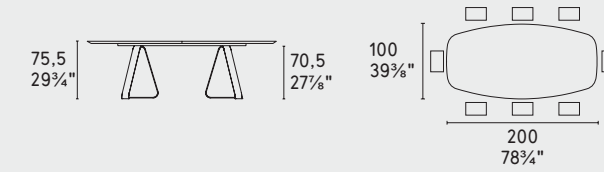

CS4128-FS 200

NEW