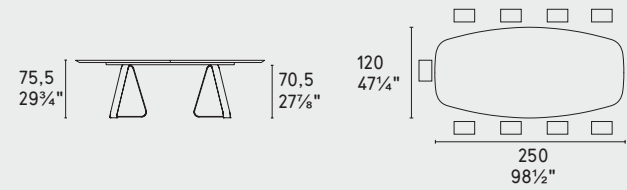

sunshine

CS4128-FB 200

CS4128-FB 250

CS4128-FB 300 MTO

MTO
Programma Made to Order
Made to Order Program

CS4128-FR 200

CS4128-FR 250

CS4128-FR A 200

CS4128-S 200

NOTA Per le combinazioni disponibili consultare il listino prezzi - **NOTE** Please check all available combinations in the price list.

Sunshine · tavolo / table
CS4128-FS
P15-P33L / P87W

METALLO METAL