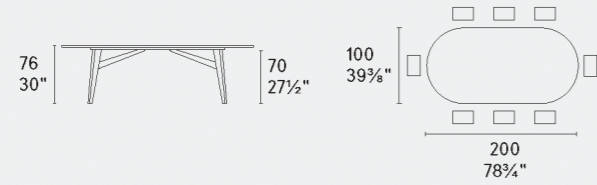

abrey

CS4127-FB 200

CS4127-FB 250

CS4127-FB 300 MTO

**MTO**  
Programma Made to Order  
Made to Order Program

CS4127-FE 200

CS4127-FE 250

CS4127-FR 200

CS4127-FR 250

CS4127-FD 140

CS4127-FD 160

CS4127-FS 200

CS4127-FS 250

CS4127-R 200

CS4127-S 200

NOTA Per le combinazioni disponibili consultare il listino prezzi · NOTE Please check all available combinations in the price list.