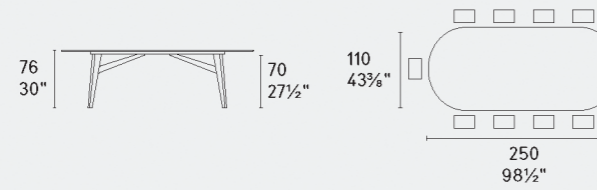

abrey

CS4127-FB 200

CS4127-FB 250

CS4127-FB 300 MTO

**MTO**  
Programma Made to Order  
Made to Order Program

CS4127-FE 200

CS4127-FE 250

CS4127-FR 200

CS4127-FR 250

CS4127-FD 140

CS4127-FD 160

CS4127-FS 200

CS4127-FS 250

CS4127-R 200

CS4127-S 200

NOTA Per le combinazioni disponibili consultare il listino prezzi · NOTE Please check all available combinations in the price list.