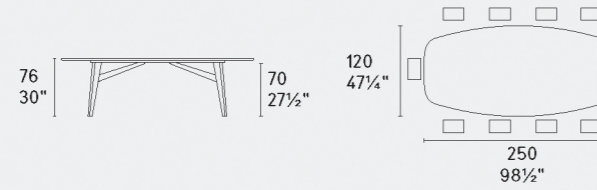

abrey

CS4127-FB 200

CS4127-FB 250

CS4127-FB 300 MTO

**MTO**  
Programma Made to Order  
Made to Order Program

CS4127-FE 200

CS4127-FE 250

CS4127-FR 200

CS4127-FR 250

CS4127-FD 140

CS4127-FD 160

CS4127-FS 200

CS4127-FS 250

CS4127-R 200

CS4127-S 200

NOTA Per le combinazioni disponibili consultare il listino prezzi · NOTE Please check all available combinations in the price list.