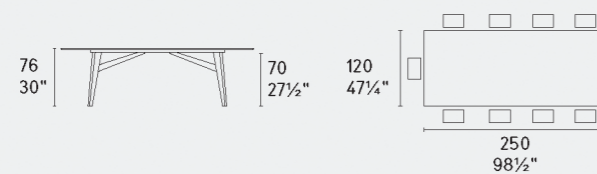

abrey

CS4127-FB 200

CS4127-FB 250

CS4127-FB 300 MTO

**MTO**  
Programma Made to Order  
Made to Order Program

CS4127-FE 200

CS4127-FE 250

CS4127-FR 200

CS4127-FR 250

CS4127-FD 140

CS4127-FD 160

CS4127-FS 200

CS4127-FS 250

CS4127-R 200

CS4127-S 200

NOTA Per le combinazioni disponibili consultare il listino prezzi · NOTE Please check all available combinations in the price list.