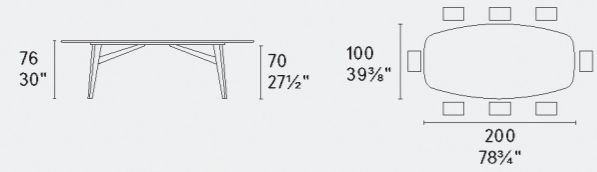

abrey

CS4127-FB 200

CS4127-FB 250

CS4127-FB 300 MTO

**MTO**  
Programma Made to Order  
Made to Order Program

CS4127-FE 200

CS4127-FE 250

CS4127-FR 200

CS4127-FR 250

CS4127-FD 140

CS4127-FD 160

CS4127-FS 200

CS4127-FS 250

CS4127-R 200

CS4127-S 200

NOTA Per le combinazioni disponibili consultare il listino prezzi · NOTE Please check all available combinations in the price list.