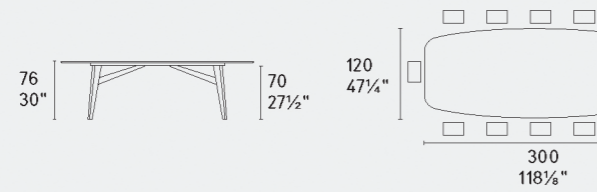

abrey

CS4127-FB 200

CS4127-FB 250

CS4127-FB 300 MTO

**MTO**  
Programma Made to Order  
Made to Order Program

CS4127-FE 200

CS4127-FE 250

CS4127-FR 200

CS4127-FR 250

CS4127-FD 140

CS4127-FD 160

CS4127-FS 200

CS4127-FS 250

CS4127-R 200

CS4127-S 200

NOTA Per le combinazioni disponibili consultare il listino prezzi · NOTE Please check all available combinations in the price list.