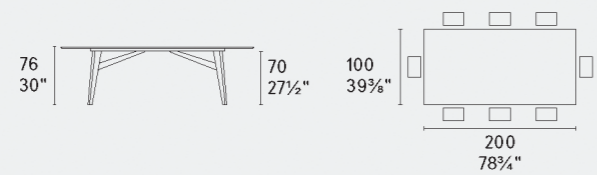

abrey

CS4127-FB 200

CS4127-FB 250

CS4127-FB 300 MTO

**MTO**  
Programma Made to Order  
Made to Order Program

CS4127-FE 200

CS4127-FE 250

CS4127-FR 200

CS4127-FR 250

CS4127-FD 140

CS4127-FD 160

CS4127-FS 200

CS4127-FS 250

CS4127-R 200

CS4127-S 200

NOTA Per le combinazioni disponibili consultare il listino prezzi · NOTE Please check all available combinations in the price list.