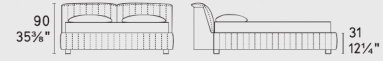

portland

design by DSLM

portland

CS6074

SCELTA PIEDE AVAILABLE FOOT TYPE

H 6 cm
H 2 3/8"

A · LEGNO WOOD

P15

H 6 cm
H 2 3/8"

B · LEGNO WOOD

P12

P27

H 6 cm
H 2 3/8"

C · LEGNO WOOD

P15

P12