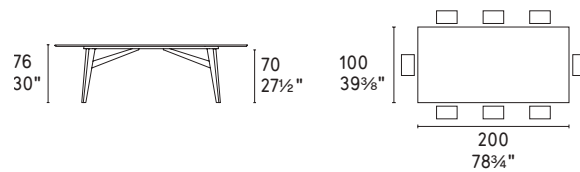

CS4127-FR 200
CS4127-FR 200 MTO **new**