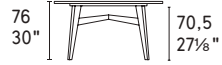

CS4127-FD 140
CS4127-FD 140 MTO new