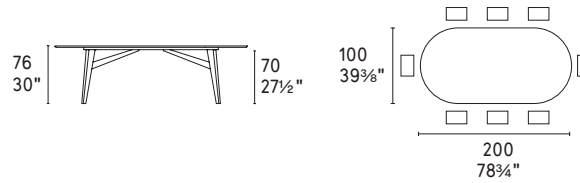

CS4127-FE 200
CS4127-FE 200 MTO **new**