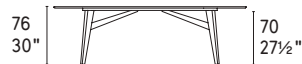

CS4127-FS 200