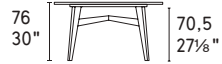

CS4127-FD 160
CS4127-FD 160 MTO new