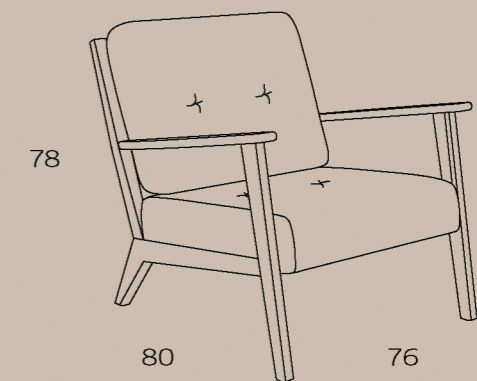

FLEXLUX

Embrace your Space

Specifications of Arona

Arona is a true design statement. A chair with beautiful minimal lines, that creates a casual contemporary expression at home. The frame is made from FSC® wood and crafted by some of the best craftsmen. The wooden oak arms are soft, broad and perfectly rounded. The Arona chair offers excellent seating comfort. The cushions consists of cold cured foam on top of Nozag springs.

Design elements

Available in fabric and leather

How to design

1. Choose design 100 3900
2. Choose fabric or leather

Dimensions

Arona chair

PRICELIST & PRODUCT SHEET

Picture on fronpage: Arona 1003900, Firenze 0152 Cashmere Blue, Oak legs.