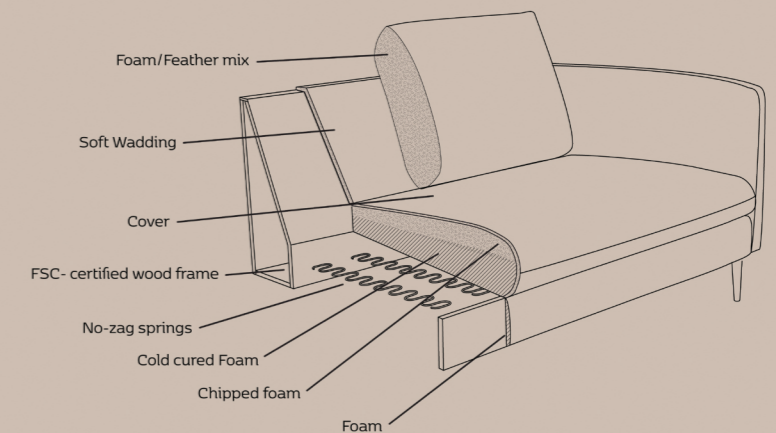

FLEXLUX

Embrace your Space

Bolzano sofa

Specifications of Bolzano

The classic lines of the Bolzano sofa suits any interior. Bolzano is a new interpretation of the classic sofa. It's classic cut provides a multitude of upholstery options. Scandinavian design touch with clean lines and quality. Bolzano is crafted by some of the best craftsmen in Europe.

Design elements

10 Combinations
Available in fabric

How to design

1. Choose design 345
2. Choose combination
3. Choose fabric
4. Legs are included

Dimensions

Construction

Picture on fronpage: Bolzano 0071, Melina 1244 Simply Beige.