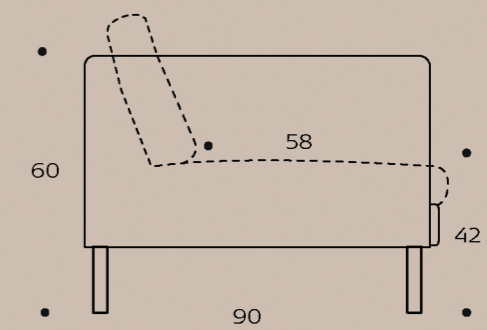

FLEXLUX

Embrace your Space

Bolzano sofa

Specifications of Bolzano

The classic lines of the Bolzano sofa suits any interior. Bolzano is a new interpretation of the classic sofa. It's classic cut provides a multitude of upholstery options. Scandinavian design touch with clean lines and quality. Bolzano is crafted by some of the best craftsmen in Europe.

Design elements

10 Combinations
Available in fabric

How to design

1. Choose design 345
2. Choose combination
3. Choose fabric
4. Legs are included

Dimensions

Construction

Picture on fronpage: Bolzano 0071, Melina 1244 Simply Beige.