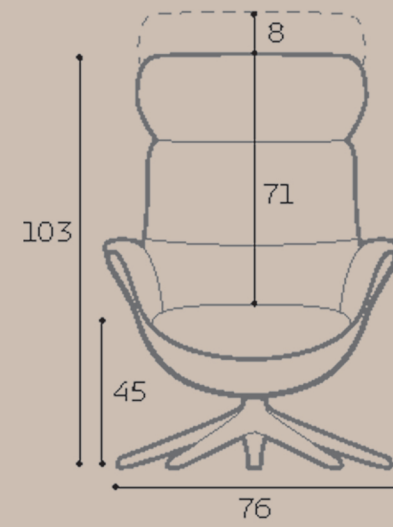

# FLEXLUX

Embrace your Space

CHESTER CHAIR

2510

CHESTER Foot rest

M3: 0,68  
Upholstered shell

M3: 0,11  
Upholstered shell

Relax chairs