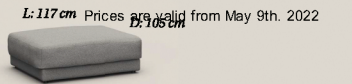

3-seat.+corner+Open-end

Combo shown **9061**
Combo mirrored **9051**

2,5-seat.+corner+Round open-end

Combo shown **9081**
Combo mirrored **9071**

3-seat.+corner+Round open-end

Combo shown **0221**
Combo mirrored **0211**

3-seater+corner+2,5-seater

1000044

1000045

Deco cushions
width: 57 cm.

2½ Seater
Combination no. 2521

3 Seater
Combination no. 3221

Pouf
Combination no. 1760

2½ Seater with Chaiselong
Combination no. 0021

Mirrored combination no. 0011

3 Seater with Chaiselong
Combination no. 0041

Mirrored combination no. 0031

2 Seater with double Chaiselong
Combination no. 0121

Mirrored combination no. 0111

2½ Seater with Corner and Open-end
Combination no. 9021