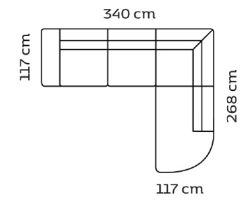

Combo shown **0061**
Combo mirrored **0051**

Combo shown **0081**
Combo mirrored **0071**

2,5-seater + chaiselong

3-seater + chaiselong

2,5-seater + round chaiselong

3-seater + round chaiselong

Combo shown **0111**
Combo mirrored **0121**

Combo shown **0131**
Combo mirrored **0141**

Combo shown **9021**
Combo mirrored **9011**

Combo shown **9041**
Combo mirrored **9031**

Double chaiselong+2-seater

Double chaise.+2-seat.+corner+Open-end

2,5-seat.+corner+Open-end

3-seater+corner+2,5-seater

1000044

1000045

Deco cushions
width: 57 cm.

2½ Seater
Combination no. 2521

3 Seater
Combination no. 3221

Pouf
Combination no. 1760

2½ Seater with Chaiselong
Combination no. 0021