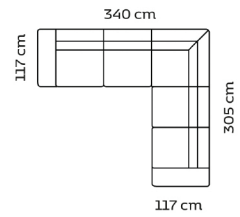

Combo shown **0131**
Combo mirrored **0141**

Combo shown **9021**
Combo mirrored **9011**

Combo shown **9041**
Combo mirrored **9031**

Double chaiselong+2-seater

Double chaise.+2-seat.+corner+Open-end

2,5-seat.+corner+Open-end

3-seat.+corner+Open-end

Combo shown **9061**
Combo mirrored **9051**

2,5-seat.+corner+Round open-end

Combo shown **9081**
Combo mirrored **9071**

3-seat.+corner+Round open-end

Combo shown **0221**
Combo mirrored **0211**

3-seater+corner+2,5-seater

1000044

1000045

Deco cushions
width: 57 cm.

2½ Seater
Combination no. 2521

3 Seater
Combination no. 3221

Pouf
Combination no. 1760

2½ Seater with Chaiselong
Combination no. 0021