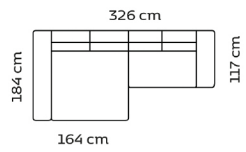

Double chaiselong+2-seater