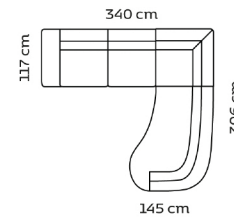

Combo shown **0061**
Combo mirrored **0051**

Combo shown **0081**
Combo mirrored **0071**

2,5-seater + chaiselong

3-seater + chaiselong

2,5-seater + round chaiselong

3-seater + round chaiselong

Combo shown **0111**
Combo mirrored **0121**

Combo shown **0131**
Combo mirrored **0141**

Combo shown **9021**
Combo mirrored **9011**

Combo shown **9041**
Combo mirrored **9031**

Double chaiselong+2-seater

Double chaise.+2-seat.+corner+Open-end

2,5-seat.+corner+Open-end

3-seat.+corner+Open-end

Combo shown **9061**
Combo mirrored **9051**

2,5-seat.+corner+Round open-end

Combo shown **9081**
Combo mirrored **9071**

3-seat.+corner+Round open-end

Combo shown **0221**
Combo mirrored **0211**

3-seater+corner+2,5-seater

1000044

1000045

Deco cushions
width: 57 cm.

2½ Seater
Combination no. 2521

3 Seater
Combination no. 3221

Pouf
Combination no. 1760

2½ Seater with Chaiselong
Combination no. 0021