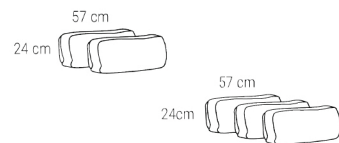

Combo shown **0131**
Combo mirrored **0141**

Combo shown **9021**
Combo mirrored **9011**

Combo shown **9041**
Combo mirrored **9031**

Double chaiselong+2-seater

Double chaise.+2-seat.+corner+Open-end

2,5-seat.+corner+Open-end

3-seat.+corner+Open-end

Combo shown **9061**
Combo mirrored **9051**

2,5-seat.+corner+Round open-end

Combo shown **9081**
Combo mirrored **9071**

3-seat.+corner+Round open-end

Combo shown **0221**
Combo mirrored **0211**

3-seater+corner+2,5-seater

1000044

1000045

Deco cushions
width: 57 cm.

2½ Seater
Combination no. 2521

3 Seater
Combination no. 3221

Pouf
Combination no. 1760

2½ Seater with Chaiselong
Combination no. 0021