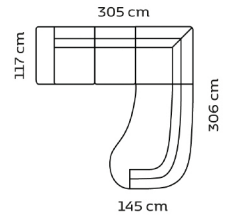

Combo shown **0061**
Combo mirrored **0051**

Combo shown **0081**
Combo mirrored **0071**

2,5-seater + chaiselong

3-seater + chaiselong

2,5-seater + round chaiselong

3-seater + round chaiselong

Combo shown **0111**
Combo mirrored **0121**

Combo shown **0131**
Combo mirrored **0141**

Combo shown **9021**
Combo mirrored **9011**

Combo shown **9041**
Combo mirrored **9031**

Double chaiselong+2-seater

Double chaise.+2-seat.+corner+Open-end

2,5-seat.+corner+Open-end

3-seat.+corner+Open-end

Combo shown **9061**
Combo mirrored **9051**

2,5-seat.+corner+Round open-end

Combo shown **9081**
Combo mirrored **9071**

3-seat.+corner+Round open-end

Combo shown **0221**
Combo mirrored **0211**

3-seater+corner+2,5-seater

1000044

1000045

Deco cushions
width: 57 cm.

2½ Seater
Combination no. 2521

3 Seater
Combination no. 3221

Pouf
Combination no. 1760

2½ Seater with Chaiselong
Combination no. 0021