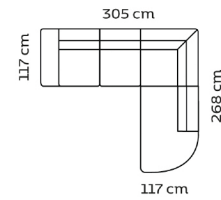

Combo shown **0061**
Combo mirrored **0051**

Combo shown **0081**
Combo mirrored **0071**

2,5-seater + chaiselong

3-seater + chaiselong

2,5-seater + round chaiselong

3-seater + round chaiselong

Combo shown **0111**
Combo mirrored **0121**

Combo shown **0131**
Combo mirrored **0141**

Combo shown **9021**
Combo mirrored **9011**

Combo shown **9041**
Combo mirrored **9031**

Double chaiselong+2-seater

Double chaise.+2-seat.+corner+Open-end

2,5-seat.+corner+Open-end

3-seat.+corner+Open-end

Combo shown **9061**
Combo mirrored **9051**

2,5-seat.+corner+Round open-end

Combo shown **9081**
Combo mirrored **9071**

3-seat.+corner+Round open-end

Combo shown **0221**
Combo mirrored **0211**

3-seater+corner+2,5-seater

1000044

1000045

Deco cushions
width: 57 cm.

2½ Seater
Combination no. 2521

3 Seater
Combination no. 3221

Pouf
Combination no. 1760

2½ Seater with Chaiselong
Combination no. 0021