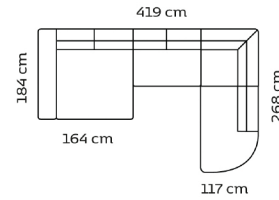

Combination **3221** Combination **2521** Combination **1760** Combination **1740**

3-seater

2,5-seater

Foot rest

Foot rest

Combo shown **0021**
Combo mirrored **0011**

Combo shown **0041**
Combo mirrored **0031**

Combo shown **0061**
Combo mirrored **0051**

Combo shown **0081**
Combo mirrored **0071**

2,5-seater + chaiselong

3-seater + chaiselong

2,5-seater + round chaiselong

3-seater + round chaiselong

Combo shown **0111**
Combo mirrored **0121**

Combo shown **0131**
Combo mirrored **0141**

Combo shown **9021**
Combo mirrored **9011**

Combo shown **9041**
Combo mirrored **9031**

Double chaiselong+2-seater

Double chaise.+2-seat.+corner+Open-end

2,5-seat.+corner+Open-end

3-seater+corner+2,5-seater

1000044

1000045

Deco cushions
width: 57 cm.

2½ Seater
Combination no. 2521

3 Seater
Combination no. 3221

Pouf
Combination no. 1760

2½ Seater with Chaiselong
Combination no. 0021