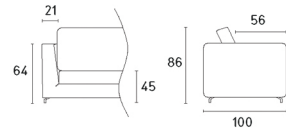

Carré

design by Stefano Spessotto

CS3410

FABRIC	Frame	Seat cushions	Backrest cushions
Removable	●	●	●
Not removable	-	-	-

LEATHER / BEDFORD	Frame	Seat cushions	Backrest cushions
Removable	-	●	●
Not removable	●	-	-

carré

C3410

SCelta PIEDE AVAILABLE FOOT TYPE

H 13 cm
H 5 1/4"

H 13 cm
H 5 1/4"

LEGNO WOOD

P12

P15L