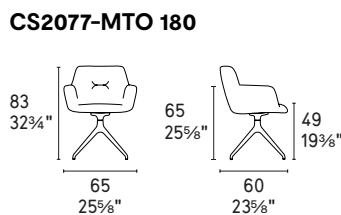

Cocoon

Cocoon sedia / chair
CS2083 P201 / S0J

Cocoon sedia / chair
CS2084-BI P15 / S0Z-L01

Cocoon sedia / chair
CS2077-MTO P15 / SQM

Cocoon sedia / chair
CS2086-MTO P15 / S0J

NOTA Per le combinazioni disponibili consultare il listino prezzi - **NOTE** Please check all available combinations in the price list.