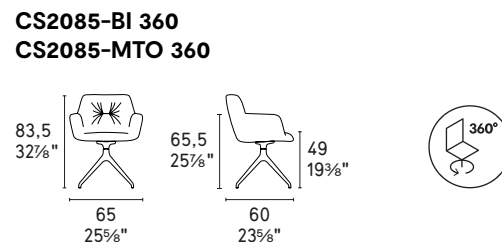

Cocoon

Cocoon sedia / chair
CS2083 P201 / S0J

Cocoon sedia / chair
CS2084-BI P15 / S0Z-L01

Cocoon sedia / chair
CS2077-MTO P15 / SQM

Cocoon sedia / chair
CS2086-MTO P15 / S0J

NOTA Per le combinazioni disponibili consultare il listino prezzi - **NOTE** Please check all available combinations in the price list.