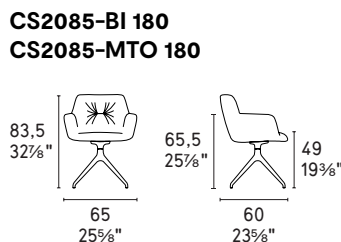

Cocoon

Cocoon sedia / chair
CS2083 P201 / S0J

Cocoon sedia / chair
CS2084-BI P15 / S0Z-L01

Cocoon sedia / chair
CS2077-MTO P15 / SQM

Cocoon sedia / chair
CS2086-MTO P15 / S0J

NOTA Per le combinazioni disponibili consultare il listino prezzi - **NOTE** Please check all available combinations in the price list.