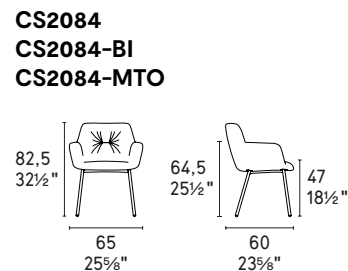

Cocoon

Cocoon sedia / chair
CS2083 P201 / S0J

Cocoon sedia / chair
CS2084-BI P15 / S0Z-L01

Cocoon sedia / chair
CS2077-MTO P15 / SQM

Cocoon sedia / chair
CS2086-MTO P15 / S0J

NOTA Per le combinazioni disponibili consultare il listino prezzi - **NOTE** Please check all available combinations in the price list.