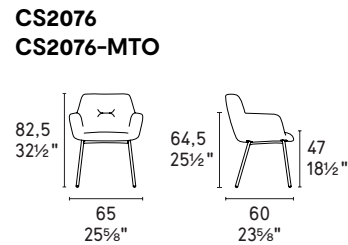

Cocoon

Cocoon sedia / chair
CS2083 P201 / S0J

Cocoon sedia / chair
CS2084-BI P15 / S0Z-L01

Cocoon sedia / chair
CS2077-MTO P15 / SQM

Cocoon sedia / chair
CS2086-MTO P15 / S0J

NOTA Per le combinazioni disponibili consultare il listino prezzi - **NOTE** Please check all available combinations in the price list.