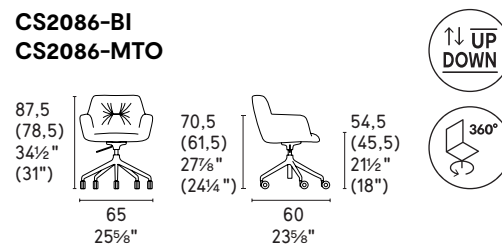

Cocoon

Cocoon sedia / chair
CS2083 P201 / S0J

Cocoon sedia / chair
CS2084-BI P15 / S0Z-L01

Cocoon sedia / chair
CS2077-MTO P15 / SQM

Cocoon sedia / chair
CS2086-MTO P15 / S0J

NOTA Per le combinazioni disponibili consultare il listino prezzi - **NOTE** Please check all available combinations in the price list.