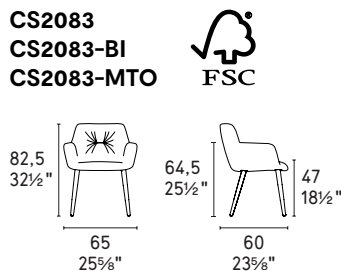

Cocoon

Cocoon sedia / chair
CS2083 P201 / S0J

Cocoon sedia / chair
CS2084-BI P15 / S0Z-L01

Cocoon sedia / chair
CS2077-MTO P15 / SQM

Cocoon sedia / chair
CS2086-MTO P15 / S0J

NOTA Per le combinazioni disponibili consultare il listino prezzi - **NOTE** Please check all available combinations in the price list.