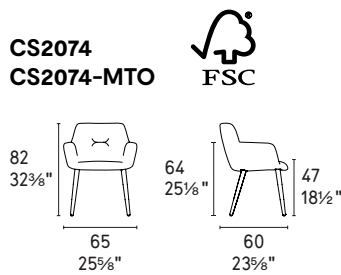

Cocoon

Cocoon sedia / chair
CS2083 P201 / S0J

Cocoon sedia / chair
CS2084-BI P15 / S0Z-L01

Cocoon sedia / chair
CS2077-MTO P15 / SQM

Cocoon sedia / chair
CS2086-MTO P15 / S0J

NOTA Per le combinazioni disponibili consultare il listino prezzi - **NOTE** Please check all available combinations in the price list.