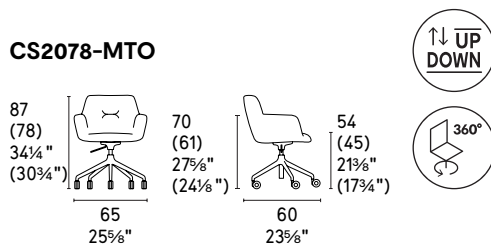

Cocoon

Cocoon sedia / chair
CS2083 P201 / S0J

Cocoon sedia / chair
CS2084-BI P15 / S0Z-L01

Cocoon sedia / chair
CS2077-MTO P15 / SQM

Cocoon sedia / chair
CS2086-MTO P15 / S0J

NOTA Per le combinazioni disponibili consultare il listino prezzi - **NOTE** Please check all available combinations in the price list.