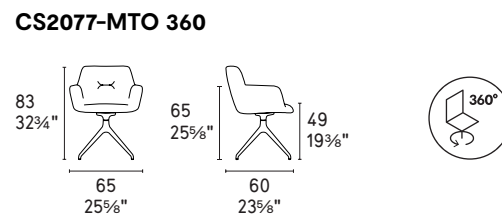

Cocoon

Cocoon sedia / chair
CS2083 P201 / S0J

Cocoon sedia / chair
CS2084-BI P15 / S0Z-L01

Cocoon sedia / chair
CS2077-MTO P15 / SQM

Cocoon sedia / chair
CS2086-MTO P15 / S0J

NOTA Per le combinazioni disponibili consultare il listino prezzi - **NOTE** Please check all available combinations in the price list.