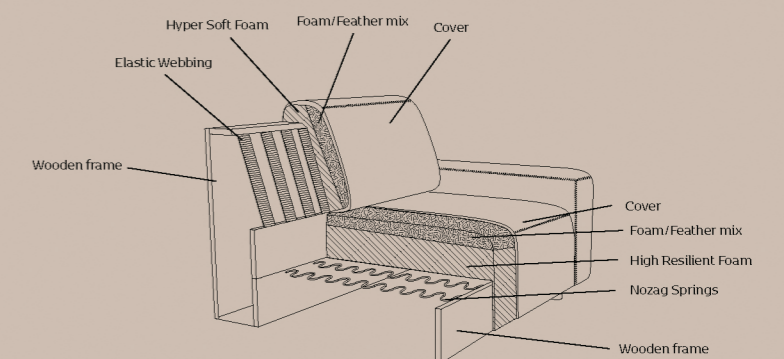

FLEXLUX

Embrace your Space

Lucera sofa

Specifications of Lucera

Lucera is all about good comfort and good-looking details. The sofa gives you a perfect seat depth and great comfort with the high resilient foam in the seating. The fixed back gives you a nice support, and we offer optional lumbar cushions for even more support. Lucera also contains beautiful details like the deco stitching. A voluminous and fashionable sofa with a perfect cozy lounge feeling

Design elements

23 Combinations
Available in fabric and leather

How to design

1. Choose design 145
2. Choose combination
3. Choose fabric or leather
4. Legs included

Dimensions

Construction

Picture on frontpage: Lucera 9451, Melina 1240 Grey Breeze, Lucera 6121, Texas 1230 Shark Grey.