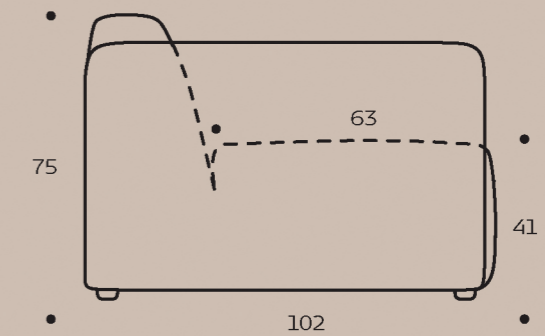

FLEXLUX

Embrace your Space

Lucera sofa

Specifications of Lucera

Lucera is all about good comfort and good-looking details. The sofa gives you a perfect seat depth and great comfort with the high resilient foam in the seating. The fixed back gives you a nice support, and we offer optional lumbar cushions for even more support. Lucera also contains beautiful details like the deco stitching. A voluminous and fashionable sofa with a perfect cozy lounge feeling

Design elements

23 Combinations
Available in fabric and leather

How to design

1. Choose design 145
2. Choose combination
3. Choose fabric or leather
4. Legs included

Dimensions

Construction

Picture on frontpage: Lucera 9451, Melina 1240 Grey Breeze, Lucera 6121, Texas 1230 Shark Grey.