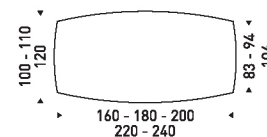

## MISURE DISPONIBILI / AVAILABLE SIZES

### TIFFANY FISSO

**RETTANGOLARE**  
160x90  
180x100 cm  
200x100 cm  
220x100 cm  
240x100 cm  
260x100 cm

**BOTTE**  
160x100  
180x110 cm  
200x110 cm  
220x120 cm  
240x120 cm  
260x120 cm

**Ceramica Elegance L 110 e L120 disponibile solo per Urban Marble 034 e Amani 035.**  
Ceramica Elegance for 120 cm width table available only for Urban Marble 034 and Amani 035.