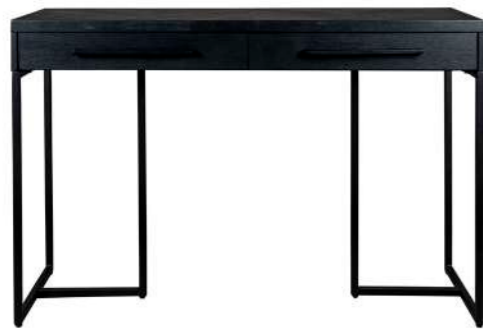

TABLES

More variations available

CLASS CONSOLE TABLE

45x120x78 cm
Material: oak wood, steel

2600024 2600025 2600012

More variations available