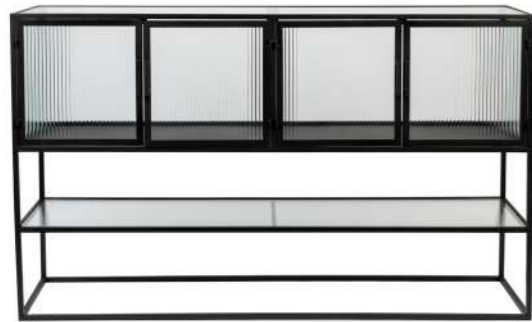

More variations available

DENZA

37x100x80 cm
Material: iron, glass

4300020

More variations available

BOLI

35x150x90 cm
Material: iron, glass

4300028