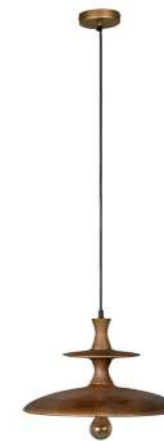

CATH S

22x34 cm
Material: wood

5300217

NEW

CATH L

25x43 cm
Material: wood

5300218

More variations available