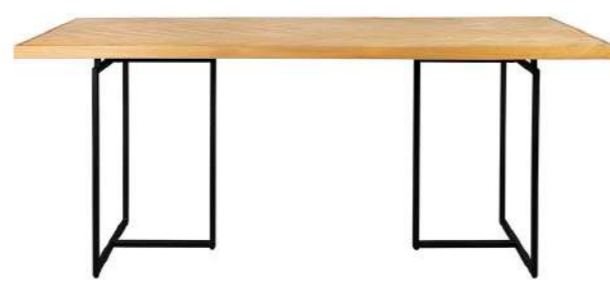

CLASS TABLE

180x90x75 cm
Material: MDF, oak / acacia wood veneer, steel

2100136 2100135 2100013