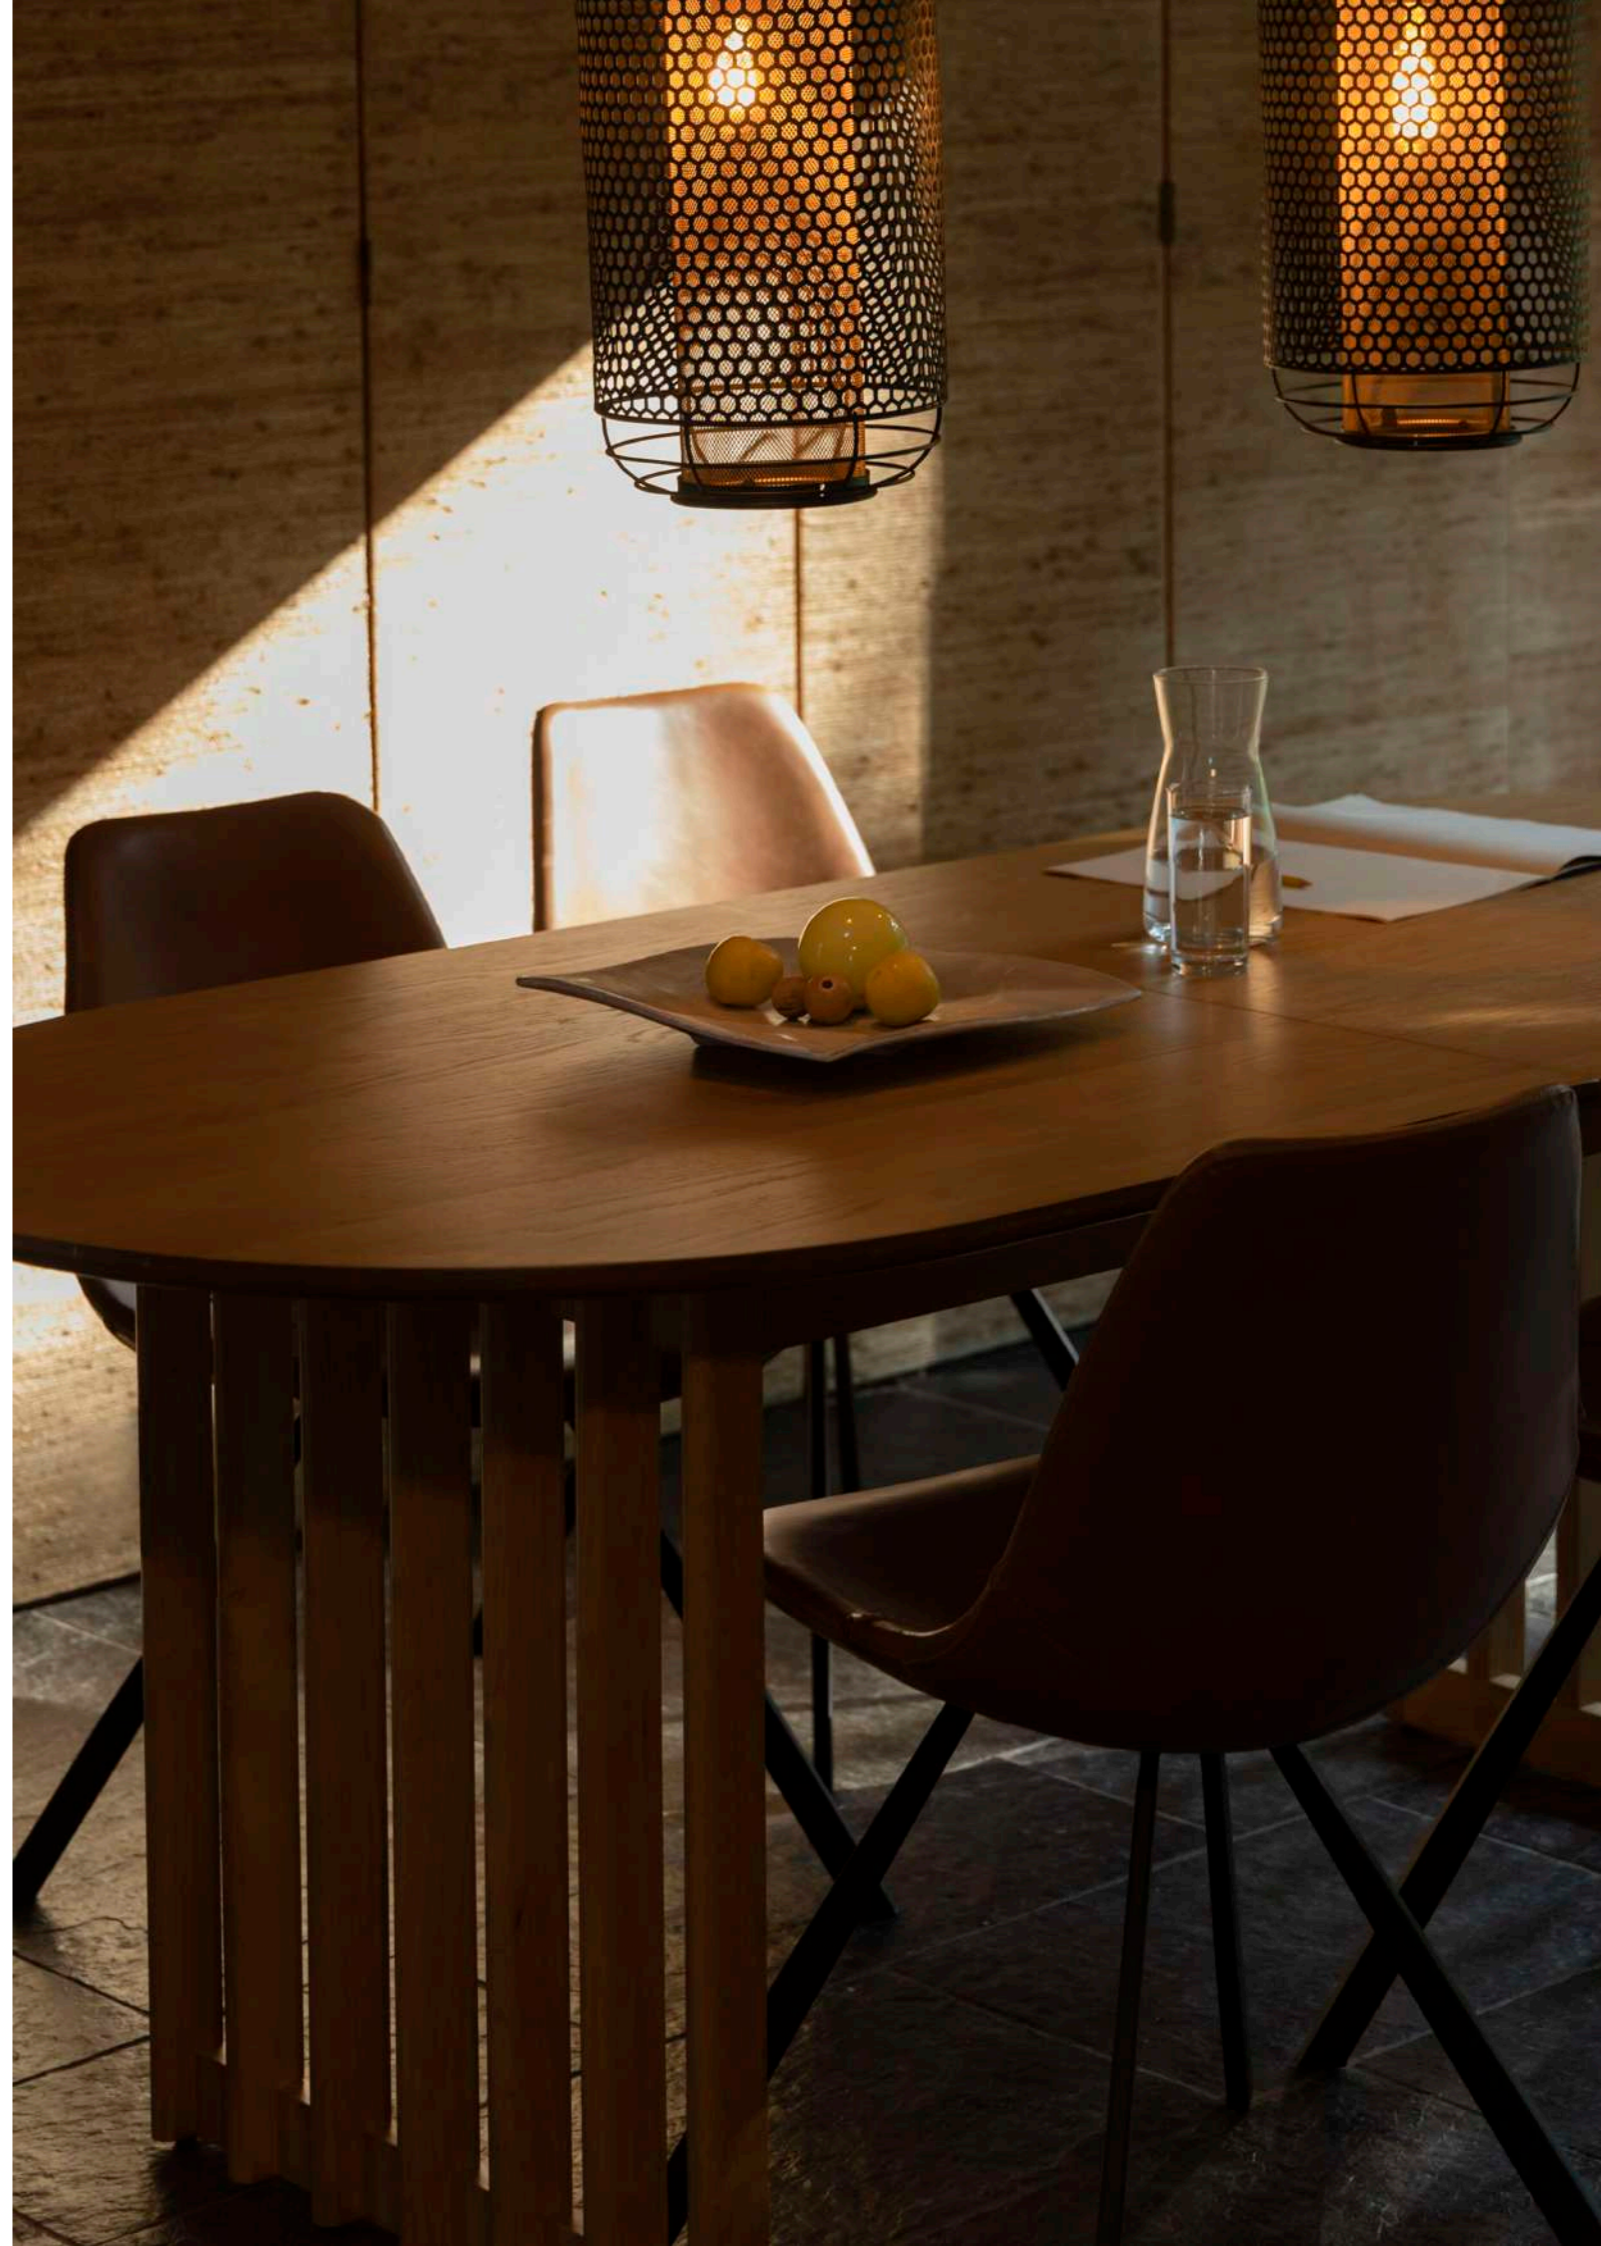

90x180x76 cm
Material: wood, iron

2100148 2100149

ROGER

90x200x76 cm
Material: wood, iron

2100150 2100147

TABLES

More variations available

More variations available