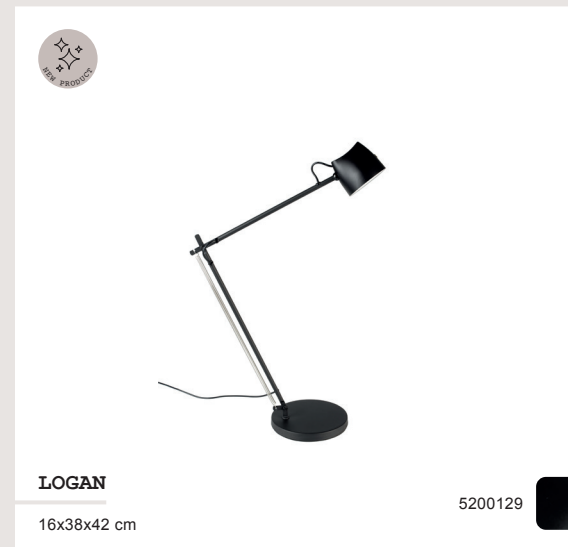

LENA
24x12x31 cm

5400045
5400046

LEA
25,5x25,5x11 cm

5400043
5400044

LIGHTING
WALL LAMPS

LIGHTING
TABLE / DESK LAMPS

LIGHTING

TABLE / DESK LAMPS