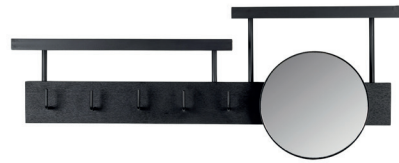

HOME DECO

MIRRORS

JOBEN

70x12x20 cm

8100050