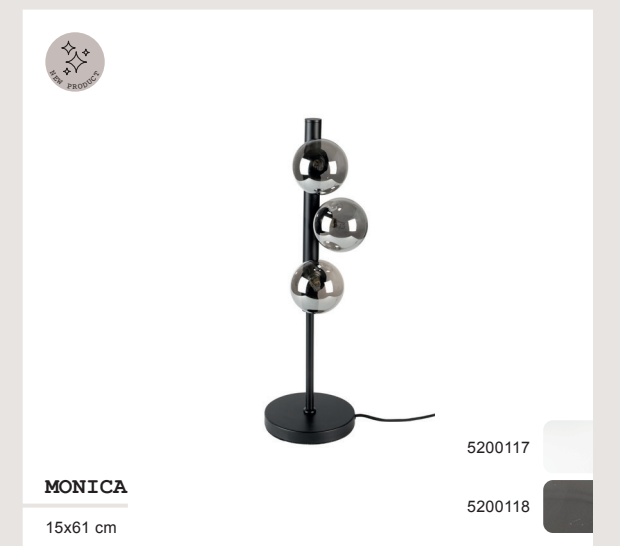

LENA
24x12x31 cm

5400045
5400046

LEA
25,5x25,5x11 cm

5400043
5400044

LIGHTING
WALL LAMPS

LIGHTING
TABLE / DESK LAMPS

LIGHTING

TABLE / DESK LAMPS