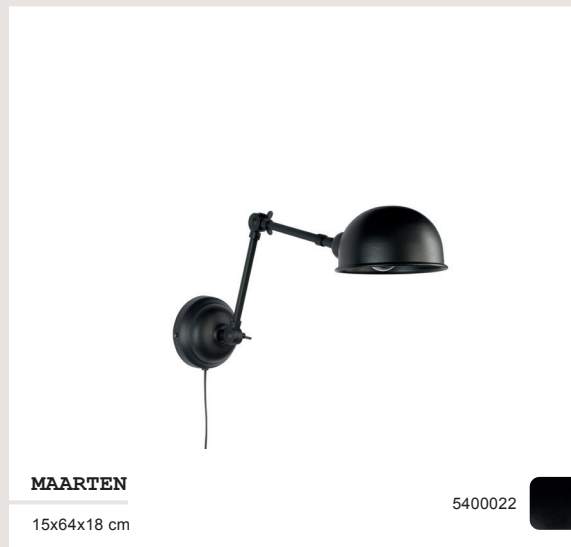

LENA
24x12x31 cm

5400045
5400046

LEA
25,5x25,5x11 cm

5400043
5400044

LIGHTING
WALL LAMPS

LIGHTING
TABLE / DESK LAMPS

LIGHTING

TABLE / DESK LAMPS