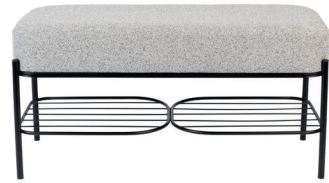

HOME DECO
DECO MISCELLANEOUS

BENCH MILOU

90x35x45 cm

1600004