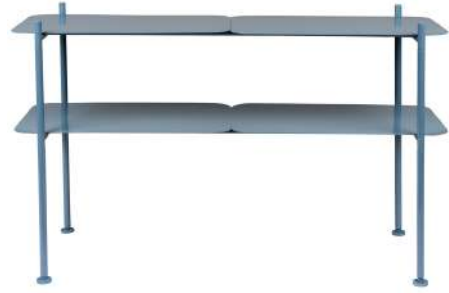

BARBIER

120x35x74 cm
material: MDF, ash veneer, ash wood

- 2600016
- 2300097
- 2600014

RIVER M

50x35x62 cm
material: iron

Designed by
studio APE

4100076

4100077