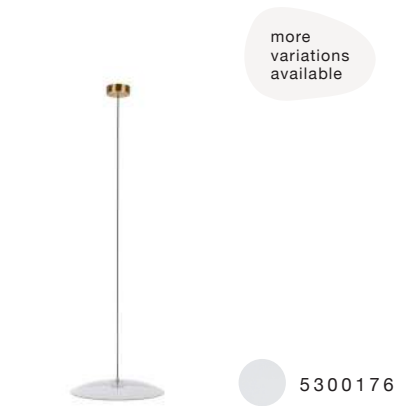

SPIDER
90x158 cm
material: metal

more variations available

ORION 18
18x163 cm
material: glass, iron

more variations available

ORION 25
25x170 cm
material: glass, iron

more variations available

FLOAT 30
163x30 cm
material: glass, iron

more variations available

FLOAT 50
165x50 cm
material: glass, iron

more variations available

RANI
22x73,5x160 cm
material: iron, glass, polyester

SKYE
20x170,00x5,00 cm
material: iron, PVC

LUB
68,5x66x97 cm
material: iron