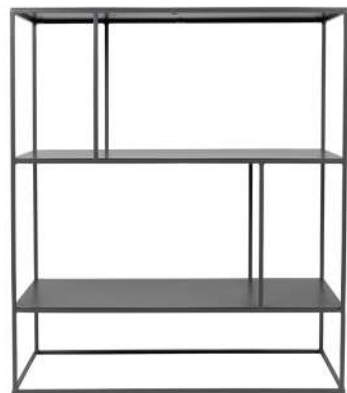

SON

30x76x88 cm
material: iron

4200005