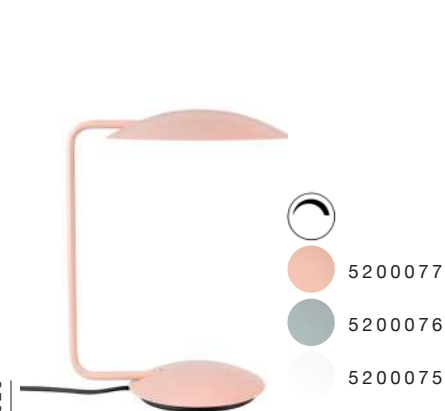

CHARLIE
40x20,5x63 cm
material: iron

SKALA
55x20x66 cm
material: iron, polyester

LUB
47,5x20x45 cm
material: iron

MOODY
20x29,5 cm
material: iron, glass

TRIPOD WOOD
28x51 cm
material: polyester, oak wood, metal

TRIPOD
28x51 cm
material: polyester, iron

PIXIE
30x25x38,5 cm
material: iron, polyester

MAI S
6x24x39 cm
material: PVC, iron

MAI M
8x33x54 cm
material: PVC, iron

READER
66x22x37 - 76 cm
material: metal

more variations available