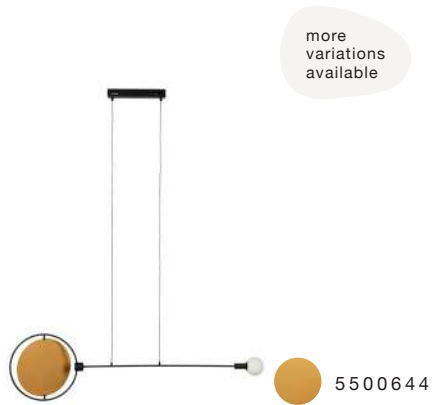

SIRIUS
133x35x175 cm
material: aluminium, steel