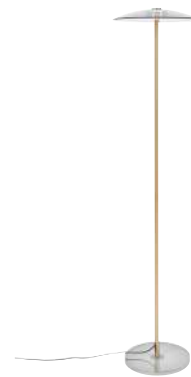

FLOAT

30x132 cm
material: glass, iron

5100108

more variations available