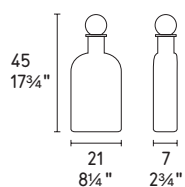

Babylon

CS7244

riciclato/recycled 100%

NOTA Per le combinazioni disponibili consultare il listino prezzi · **NOTE** Please check all available combinations in the price list.