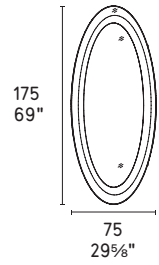

CS5132-G

Specchio da fissare al muro in orizzontale o verticale.
Mirror to be fitted horizontally or vertically to the wall.

NOTA Per le combinazioni disponibili consultare il listino prezzi · **NOTE** Please check all available combinations in the price list.