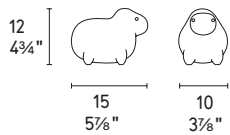

NOTA Per le combinazioni disponibili consultare il listino prezzi · **NOTE** Please check all available combinations in the price list.