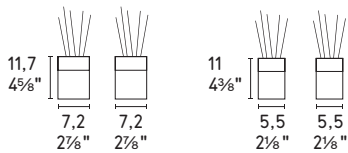

Fragranze

- CS 7214-A - CS7214-A P **new** Terra e Sandalo / Earth and Sandalwood
- CS 7214-B - CS 7214-B P **new** Chinotto e Pepe / Chinotto and Pepper
- CS 7214-C - CS7214-C P **new** Cotone / Cotton
- CS/7214-D - CS7214-D P **new** Cachemire / Cachemire

NOTA Per le combinazioni disponibili consultare il listino prezzi · **NOTE** Please check all available combinations in the price list.