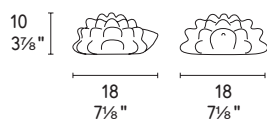

Riccio

design by Valerio Sommella

CS7232

NOTA Per le combinazioni disponibili consultare il listino prezzi · **NOTE** Please check all available combinations in the price list.