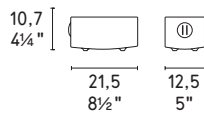

NOTA Per le combinazioni disponibili consultare il listino prezzi · **NOTE** Please check all available combinations in the price list.