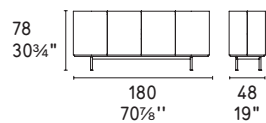

Lume portacandele / candle holder CS7197