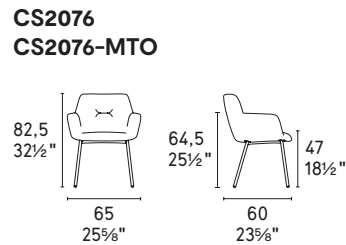

Cocoon

Cocoon sedia / chair
CS2077-MTO P15 / SQM

Cocoon sedia / chair
CS2084-BI P15 / SOZ-L01

Cocoon sedia / chair
CS2077-MTO P15 / SQM

Cocoon sedia / chair
CS2084-BI P15 / SOZ-L01

NOTA Per le combinazioni disponibili consultare il listino prezzi - **NOTE** Please check all available combinations in the price list.