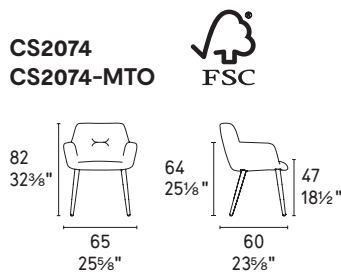

Cocoon

Cocoon sedia / chair
CS2077-MTO P15 / SQM

Cocoon sedia / chair
CS2084-BI P15 / SOZ-L01

Cocoon sedia / chair
CS2077-MTO P15 / SQM

Cocoon sedia / chair
CS2084-BI P15 / SOZ-L01

NOTA Per le combinazioni disponibili consultare il listino prezzi - **NOTE** Please check all available combinations in the price list.