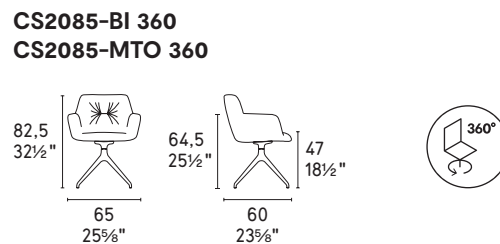

Cocoon

Cocoon sedia / chair
CS2077-MTO P15 / SQM

Cocoon sedia / chair
CS2084-BI P15 / SOZ-L01

Cocoon sedia / chair
CS2077-MTO P15 / SQM

Cocoon sedia / chair
CS2084-BI P15 / SOZ-L01

NOTA Per le combinazioni disponibili consultare il listino prezzi - **NOTE** Please check all available combinations in the price list.