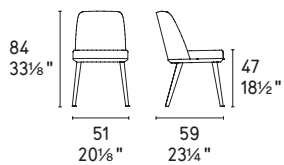

CS1888
CS1888-MTO