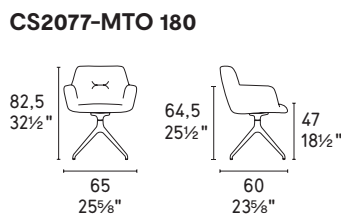

Cocoon

Cocoon sedia / chair
CS2077-MTO P15 / SQM

Cocoon sedia / chair
CS2084-BI P15 / SOZ-L01

Cocoon sedia / chair
CS2077-MTO P15 / SQM

Cocoon sedia / chair
CS2084-BI P15 / SOZ-L01

NOTA Per le combinazioni disponibili consultare il listino prezzi - **NOTE** Please check all available combinations in the price list.