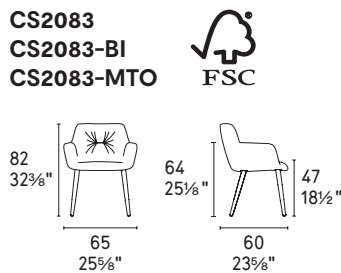

Cocoon

Cocoon sedia / chair
CS2077-MTO P15 / SQM

Cocoon sedia / chair
CS2084-BI P15 / SOZ-L01

Cocoon sedia / chair
CS2077-MTO P15 / SQM

Cocoon sedia / chair
CS2084-BI P15 / SOZ-L01

NOTA Per le combinazioni disponibili consultare il listino prezzi - **NOTE** Please check all available combinations in the price list.