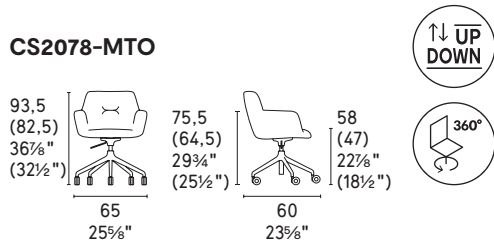

Cocoon

Cocoon sedia / chair
CS2077-MTO P15 / SQM

Cocoon sedia / chair
CS2084-BI P15 / SOZ-L01

Cocoon sedia / chair
CS2077-MTO P15 / SQM

Cocoon sedia / chair
CS2084-BI P15 / SOZ-L01

NOTA Per le combinazioni disponibili consultare il listino prezzi - **NOTE** Please check all available combinations in the price list.