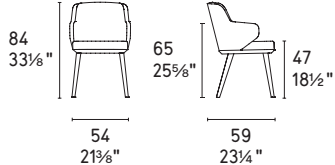

Foyer *sgabello* / stool
CS2072 P12 / S2Q