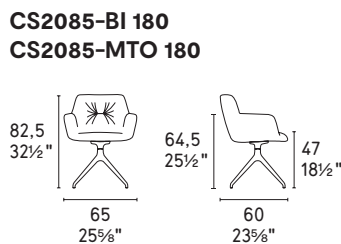

Cocoon

Cocoon sedia / chair
CS2077-MTO P15 / SQM

Cocoon sedia / chair
CS2084-BI P15 / SOZ-L01

Cocoon sedia / chair
CS2077-MTO P15 / SQM

Cocoon sedia / chair
CS2084-BI P15 / SOZ-L01

NOTA Per le combinazioni disponibili consultare il listino prezzi - **NOTE** Please check all available combinations in the price list.