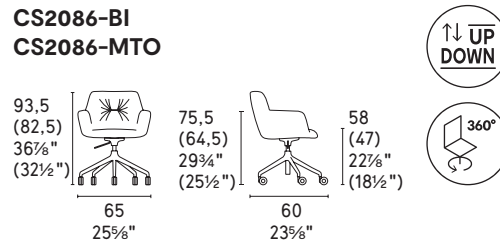

Cocoon

Cocoon sedia / chair
CS2077-MTO P15 / SQM

Cocoon sedia / chair
CS2084-BI P15 / SOZ-L01

Cocoon sedia / chair
CS2077-MTO P15 / SQM

Cocoon sedia / chair
CS2084-BI P15 / SOZ-L01

NOTA Per le combinazioni disponibili consultare il listino prezzi - **NOTE** Please check all available combinations in the price list.