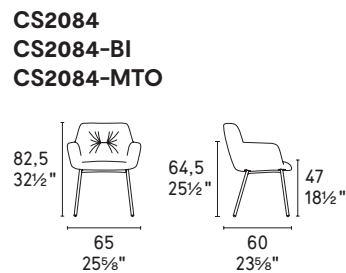

Cocoon

Cocoon sedia / chair
CS2077-MTO P15 / SQM

Cocoon sedia / chair
CS2084-BI P15 / SOZ-L01

Cocoon sedia / chair
CS2077-MTO P15 / SQM

Cocoon sedia / chair
CS2084-BI P15 / SOZ-L01

NOTA Per le combinazioni disponibili consultare il listino prezzi - **NOTE** Please check all available combinations in the price list.