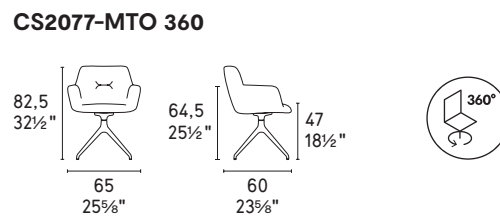

Cocoon

Cocoon sedia / chair
CS2077-MTO P15 / SQM

Cocoon sedia / chair
CS2084-BI P15 / SOZ-L01

Cocoon sedia / chair
CS2077-MTO P15 / SQM

Cocoon sedia / chair
CS2084-BI P15 / SOZ-L01

NOTA Per le combinazioni disponibili consultare il listino prezzi - **NOTE** Please check all available combinations in the price list.