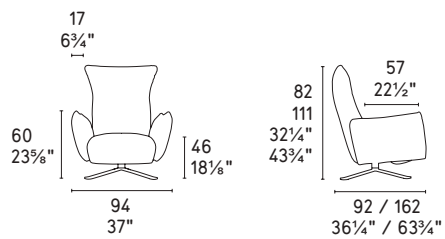

CS3428

STRUTTURA FRAME

METALLO METAL

P16

NOTA Per le combinazioni disponibili consultare il listino prezzi · **NOTE** Please check all available combinations in the price list.