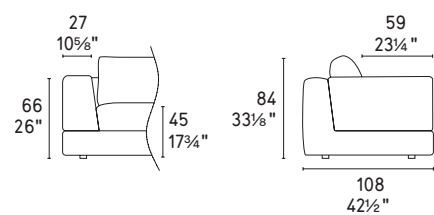

CS3419

NOTA Per le combinazioni disponibili consultare il listino prezzi · **NOTE** Please check all available combinations in the price list.