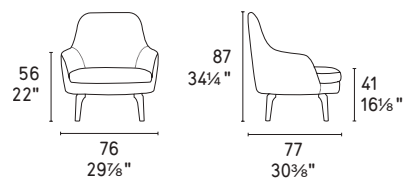

CS3407

STRUTTURA FRAME

LEGNO WOOD

P12

P15L

P201

NOTA Per le combinazioni disponibili consultare il listino prezzi - **NOTE** Please check all available combinations in the price list.